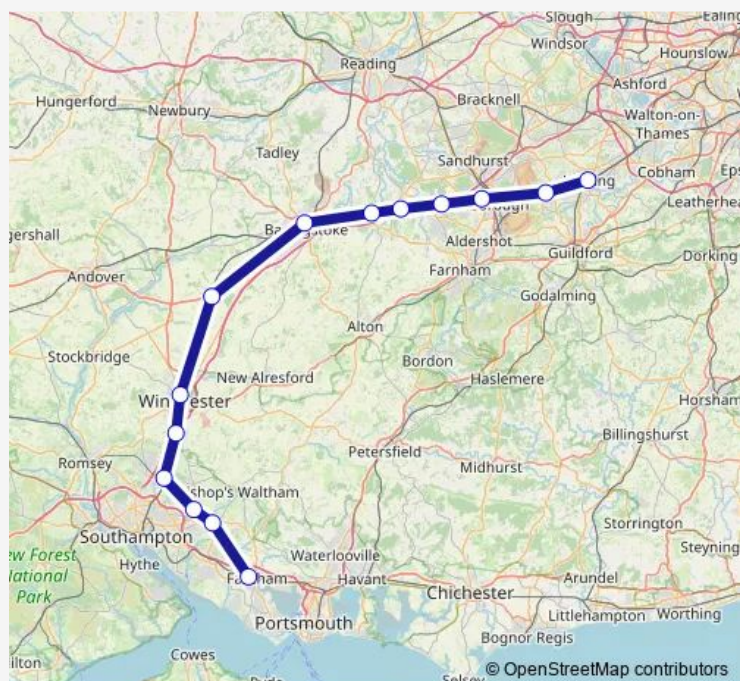

Rail South Western Railway Woking - Fareham

[Go to website](#)

Direction

Woking — Fareham

14 stops

[Open route schedule](#)

- Woking
- Brookwood
- Farnborough (Main)
- Fleet
- Winchfield
- Hook
- Basingstoke
- Micheldever
- Winchester
- Shawford
- Eastleigh
- Hedge End
- Botley
- Fareham

Route schedule

Woking — Fareham

Monday	06:20
Tuesday	06:20
Wednesday	—
Thursday	—
Friday	—
Saturday	06:20
Sunday	—

Route info

Direction: Woking

Stops: 14

Trip Duration: 1 hour 28 min

■ South Western Railway — Woking - Fareham

South Western Railway Rail time schedules and route maps are available in an offline PDF at busmaps.com. Use the busmaps.com website to see live bus times, train schedule or subway schedule, and step-by-step directions for all public transit in Winchester