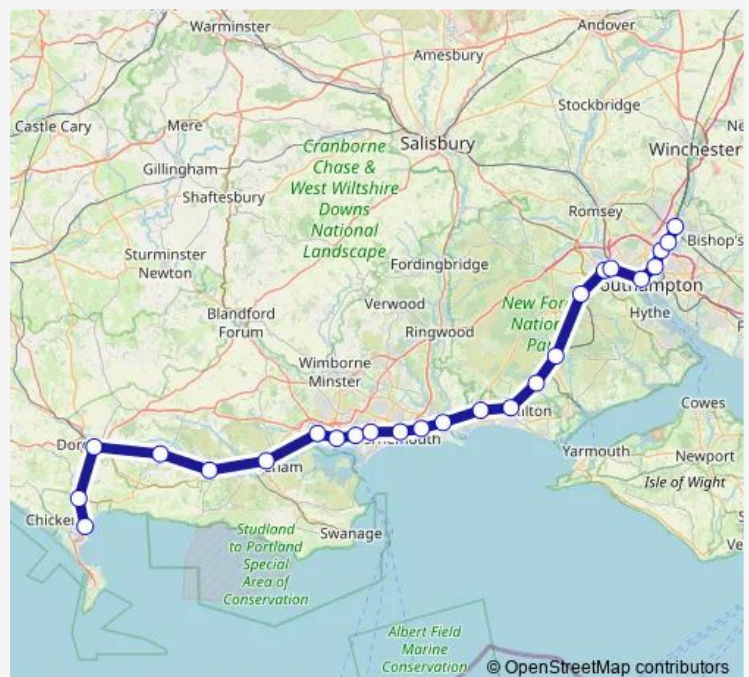

Dorchester South

Moreton (Dorset)

Wool

Wareham

Hamworthy

Poole

Parkstone (Dorset)

Branksome

Totton

Redbridge (Hants)

Southampton Central

Route schedule

Weymouth — Eastleigh

Monday 21:00-22:10

Tuesday 21:00

Wednesday 21:00

Thursday —

Friday 22:10

Saturday 22:10-22:11

Sunday —

Route info

Direction: Weymouth

Stops: 25

Trip Duration: 2 hour 3 min

■ South Western Railway — Weymouth - Eastleigh

St Denys

Swaythling

Southampton Airport Parkway

Eastleigh

South Western Railway Rail time schedules and route maps are available in an offline PDF at busmaps.com. Use the busmaps.com website to see live bus times, train schedule or subway schedule, and step-by-step directions for all public transit in Southampton