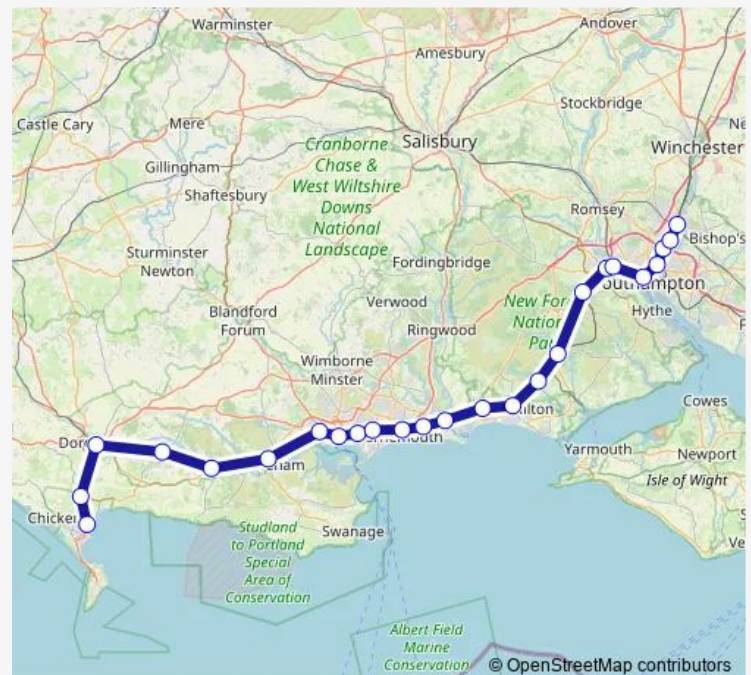

### Route schedule

Weymouth — Eastleigh

Monday 21:00

Tuesday 21:00

Wednesday 21:00

Thursday 21:00

Friday 22:10

Saturday 22:10

### Route info

Direction: Weymouth

Stops: 25

Trip Duration: 2 hour 4 min

■ South Western Railway — Weymouth - Eastleigh

St Denys

Swaythling

Southampton Airport Parkway