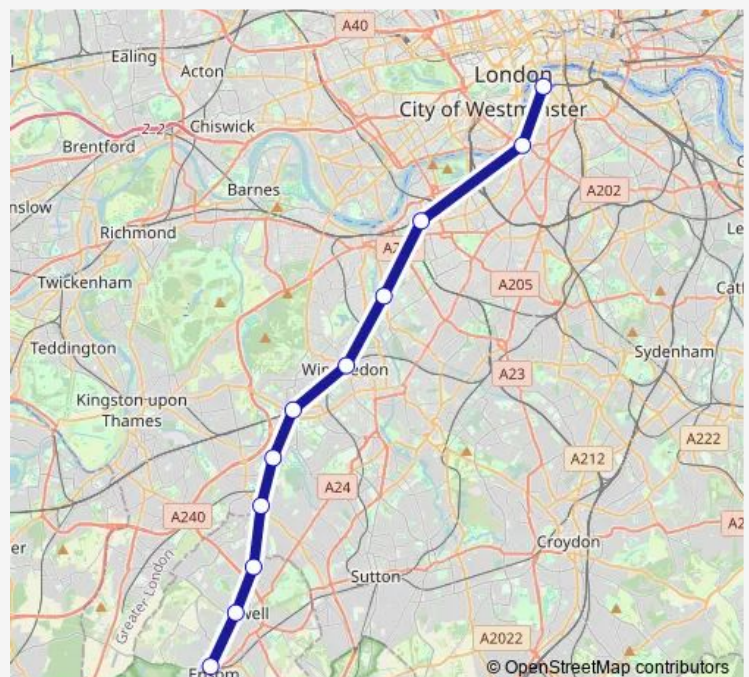

Rail South Western Railway Epsom - London Waterloo

[Go to website](#)

Direction

Epsom — London Waterloo

11 stops

[Open route schedule](#)

- Epsom
- Ewell West
- Stoneleigh
- Worcester Park
- Motspur Park
- Raynes Park
- Wimbledon
- Earlsfield
- Clapham Junction
- Vauxhall
- London Waterloo

Route schedule

Epsom — London Waterloo

Monday	05:34-06:49
Tuesday	06:18
Wednesday	06:18
Thursday	06:18
Friday	05:34-06:49
Saturday	05:34-06:49
Sunday	07:23-08:24

Route info

Direction: Epsom

Stops: 11

Trip Duration: 0 hour 37 min

10 stops

[Open route schedule](#)

London Waterloo

Vauxhall

Clapham Junction

Wimbledon

Raynes Park

Motspur Park

Worcester Park

Stoneleigh

Ewell West

Epsom

Route schedule

London Waterloo — Epsom

Monday	—
Tuesday	—
Wednesday	—
Thursday	—
Friday	—
Saturday	—
Sunday	06:32-06:33

Route info