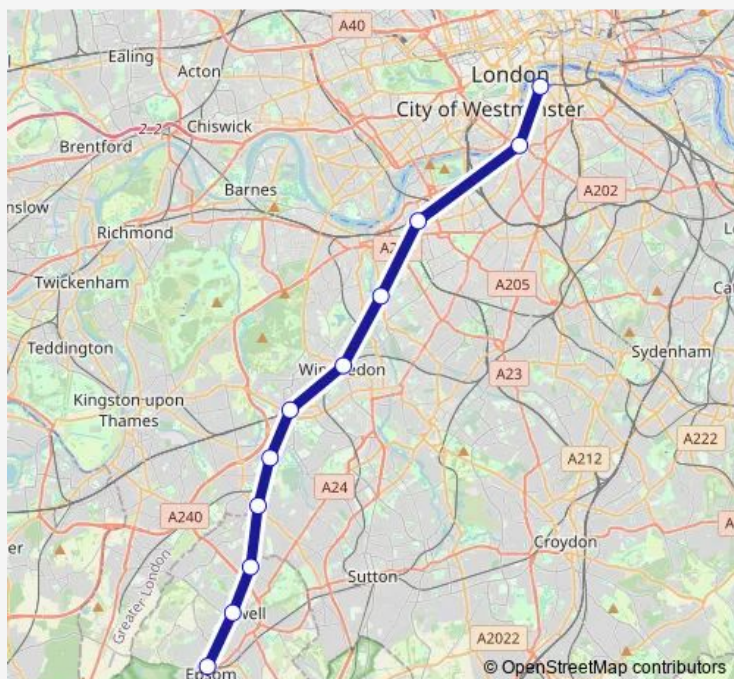

Rail South Western Railway Epsom - London Waterloo

[Go to website](#)

Direction

Epsom — London Waterloo

11 stops

[Open route schedule](#)

- Epsom
- Ewell West
- Stoneleigh
- Worcester Park
- Motspur Park
- Raynes Park
- Wimbledon
- Earlsfield
- Clapham Junction
- Vauxhall
- London Waterloo

Route schedule

Epsom — London Waterloo

Monday	05:34-06:49
Tuesday	06:17-06:18
Wednesday	06:17-06:18
Thursday	06:17-06:18
Friday	05:33-06:49
Saturday	05:34-06:49
Sunday	07:22-08:24

Route info

Direction: Epsom

Stops: 11

Trip Duration: 0 hour 38 min

Direction

London Waterloo — Epsom

11 stops

[Open route schedule](#)

London Waterloo

Vauxhall

Monday	—
Tuesday	—
Wednesday	—
Thursday	—
Friday	—
Saturday	—
Sunday	06:33

Route info

Direction: London Waterloo

Stops: 10

Trip Duration: 0 hour 34 min

South Western Railway Rail time schedules and route maps are available in an offline PDF at busmaps.com. Use the busmaps.com website to see live bus times, train schedule or subway schedule, and step-by-step directions for all public transit in London