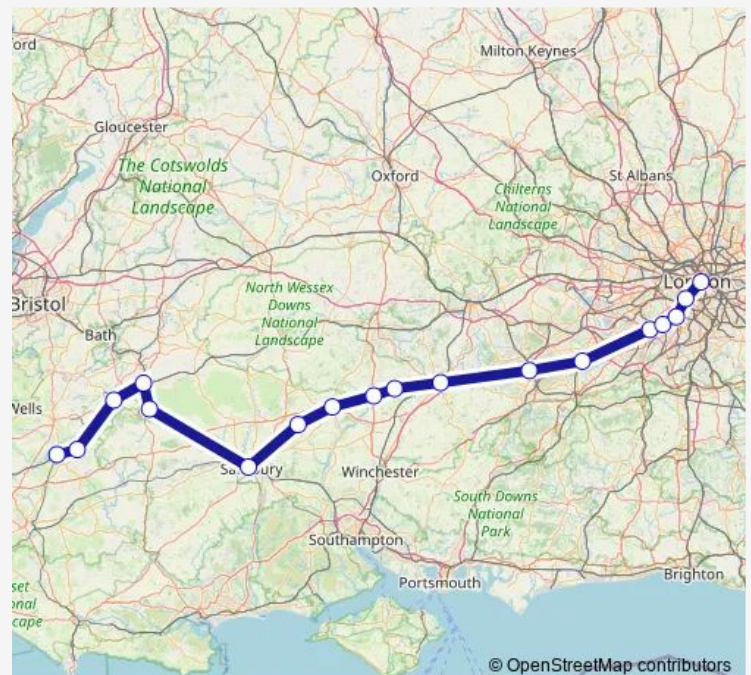

### Route schedule

Castle Cary — London Waterloo

Monday 07:12

Tuesday 07:12

Wednesday 07:12

Thursday 07:12

Friday 07:12

Saturday 07:36

### Route info

Direction: Castle Cary

Stops: 18

Trip Duration: 2 hour 38 min

South Western Railway — Castle Cary - London Waterloo

## Direction

London Waterloo — Castle Cary

18 stops

[Open route schedule](#)

London Waterloo

Clapham Junction

Wimbledon

New Malden

## Route info

Direction: London Waterloo

Stops: 18

Trip Duration: 2 hour 32 min

**Direction**

Castle Cary — London Waterloo

15 stops

[Open route schedule](#)