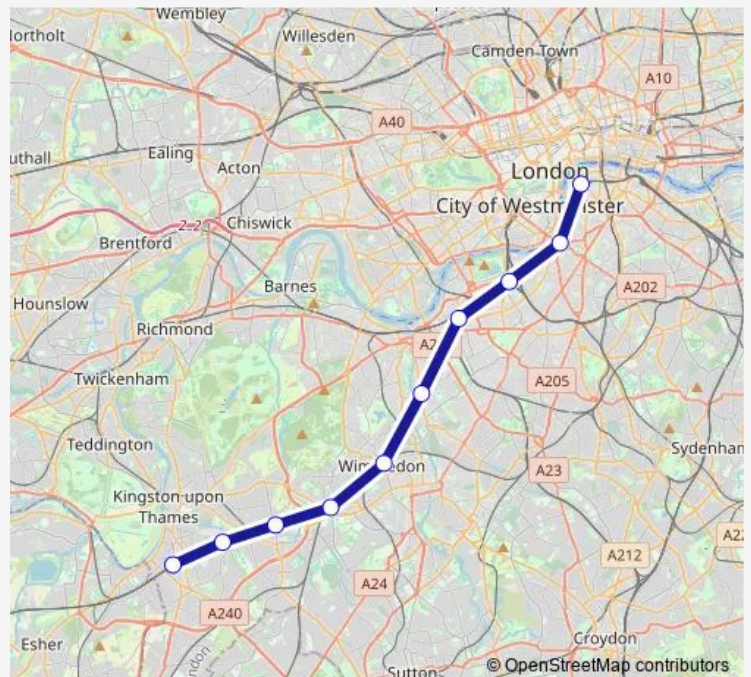

Clapham Junction

Earlsfield

Wimbledon

Raynes Park

New Malden

Surbiton

Route schedule

London Waterloo — Surbiton

Monday	—
Tuesday	23:57-00:12 <sup>+1</sup>
Wednesday	00:12-00:12 <sup>+1</sup>
Thursday	00:12
Friday	—
Saturday	—
Sunday	23:32

Route info

Direction: London Waterloo

Stops: 8

Trip Duration: 0 hour 27 min

South Western Railway — London Waterloo - Surbiton

## Route info

Direction: London Waterloo

Stops: 10

Trip Duration: 0 hour 33 min

## Route info

Direction: London Waterloo

Stops: 5

Trip Duration: 0 hour 18 min