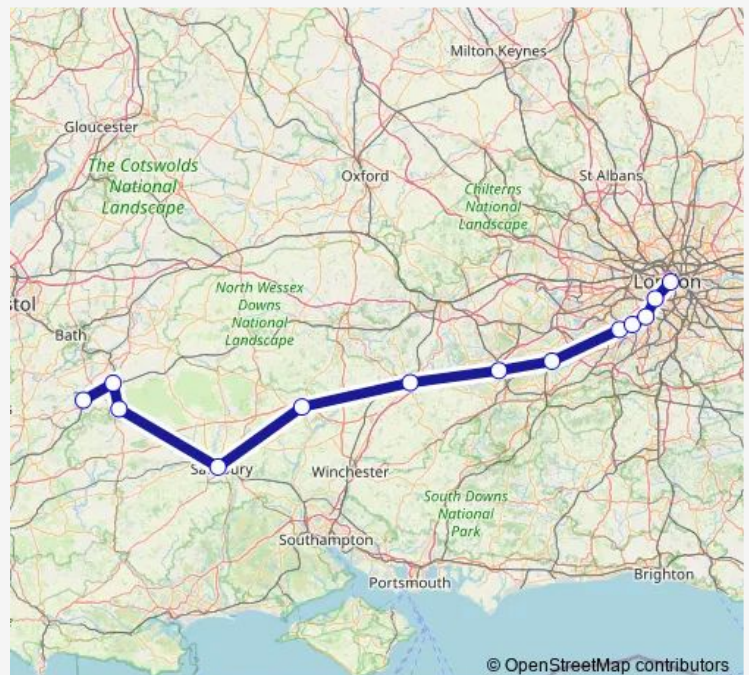

Rail South Western Railway London Waterloo - Frome

[Go to website](#)

Direction

Frome — London Waterloo

13 stops

[Open route schedule](#)

- Frome
- Westbury (Wilts)
- Warminster
- Salisbury
- Andover
- Basingstoke
- Farnborough (Main)
- Woking
- Surbiton
- New Malden
- Wimbledon
- Clapham Junction
- London Waterloo

Route schedule

Frome — London Waterloo

Monday	—
Tuesday	—
Wednesday	—
Thursday	—
Friday	—
Saturday	11:30
Sunday	—

Route info

Direction: Frome

Stops: 13

Trip Duration: 2 hour 19 min

Direction

Frome — London Waterloo

16 stops

[Open route schedule](#)

Frome

Westbury (Wilts)

Warminster

Salisbury

Grateley

Andover

Whitchurch (Hampshire)

Overton

Basingstoke

Farnborough (Main)

Woking

Surbiton

New Malden