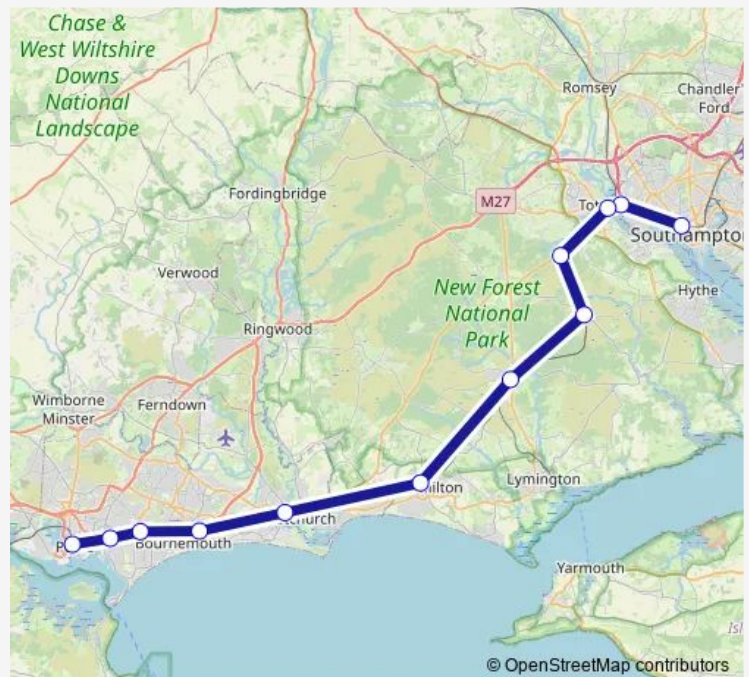

Friday 07:30

Saturday —

Sunday —

Route info

Direction: Southampton Central

Stops: 12

Trip Duration: 1 hour 0 min

Direction