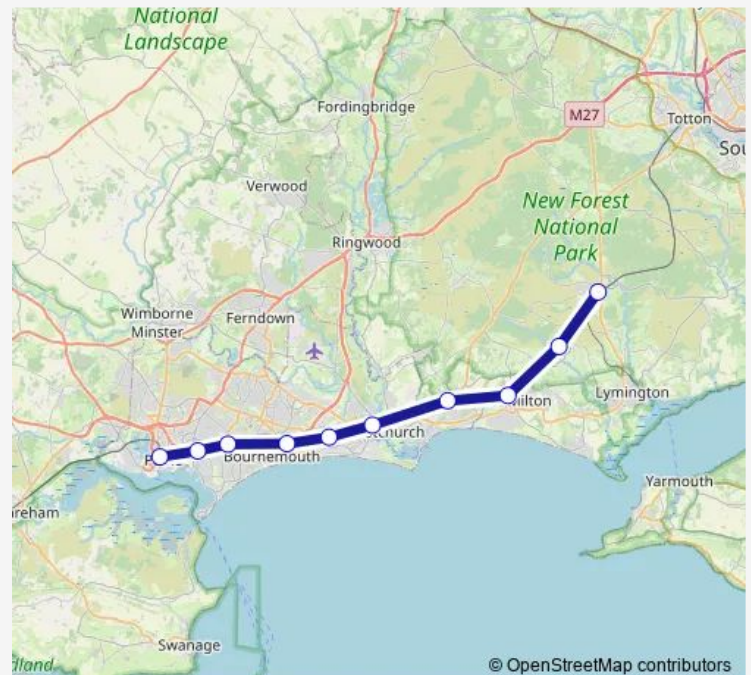

Route schedule

Brockenhurst — Poole

Monday 23:16

Tuesday 23:16

Wednesday 23:16

Thursday 23:16

Friday 23:16

Saturday —

Sunday —

Route info

Direction: Brockenhurst

Stops: 10

Trip Duration: 0 hour 43 min

Direction

Poole — Brockenhurst

10 stops

[Open route schedule](#)

Poole

Parkstone (Dorset)

Branksome

Bournemouth

Pokesdown

Christchurch

Hinton Admiral

Thursday 05:23

Friday 05:23

Saturday —

Sunday —

Route info

Direction: Poole

Stops: 10

Trip Duration: 0 hour 41 min