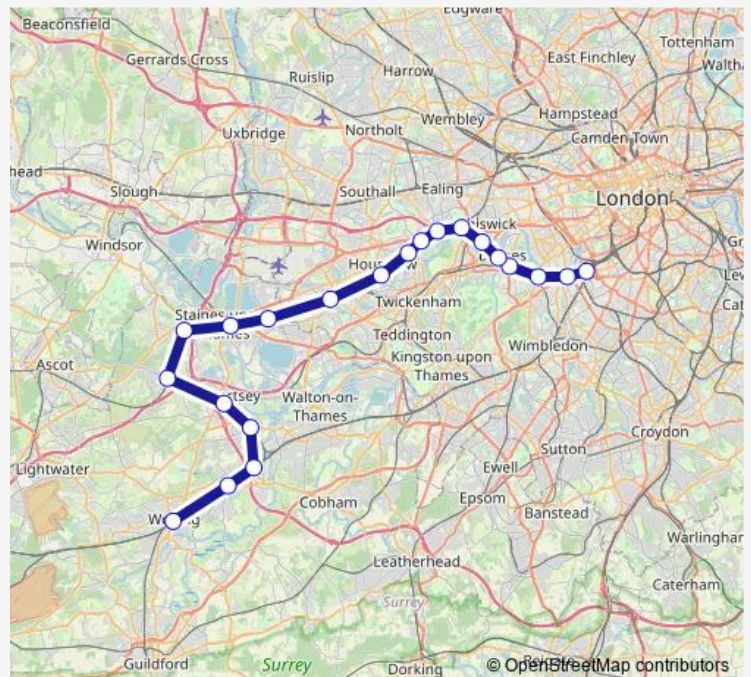

Friday —

Saturday 05:11

Sunday —

Route info

Direction: Clapham Junction

Stops: 20

Trip Duration: 1 hour 7 min

South Western Railway — Clapham Junction - Woking **BusMaps**

Direction

Clapham Junction — Woking

21 stops

[Open route schedule](#)

Clapham Junction

Wandsworth Town

Putney

Barnes

Ashford (Surrey)

Staines

Egham

Virginia Water

Chertsey

Addlestone

Byfleet & New Haw

West Byfleet

Saturday —

Sunday 08:00

Route info

Direction: Clapham Junction

Stops: 21

Trip Duration: 1 hour 11 min

South Western Railway Rail time schedules and route maps are available in an offline PDF at busmaps.com. Use the busmaps.com website to see live bus times, train schedule or subway schedule, and step-by-step directions for all public transit in London