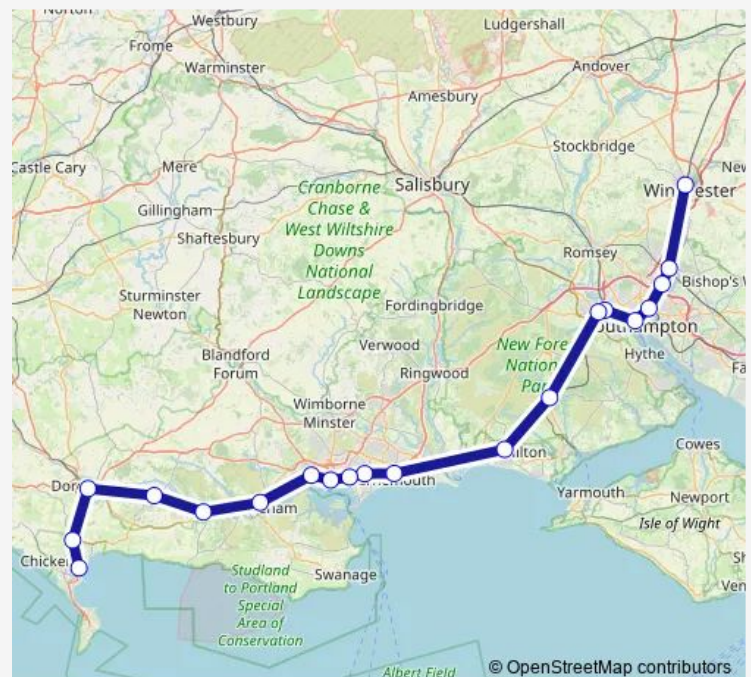

Thursday —

Friday —

Saturday —

Sunday —

Route info

Direction: Weymouth

Stops: 25

Trip Duration: 2 hour 5 min

■ South Western Railway — Winchester - Weymouth

St Denys

Southampton Airport Parkway

Eastleigh

Winchester

Direction

Winchester — Weymouth

20 stops

Stops: 20

Trip Duration: 2 hour 0 min

Direction

Weymouth — Winchester

18 stops

[Open route schedule](#)

Weymouth

Dorchester South

Sunday —

Route info

Direction: Weymouth

Stops: 18

Trip Duration: 1 hour 44 min

Direction

Weymouth — Winchester

20 stops