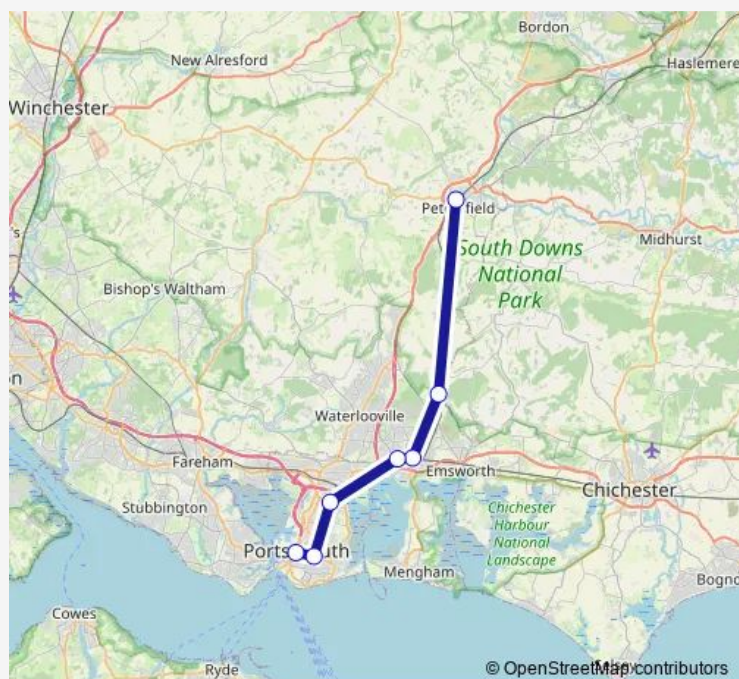

Rail South Western Railway Portsmouth & Southsea - Petersfield

[Go to website](#)

Direction

Portsmouth & Southsea — Petersfield

7 stops

[Open route schedule](#)

Portsmouth & Southsea

Fratton

Hilsea

Bedhampton

Havant

Rowlands Castle

Petersfield

Route schedule

Portsmouth & Southsea — Petersfield

Monday	—
Tuesday	—
Wednesday	—
Thursday	—
Friday	—
Saturday	05:37-23:37
Sunday	—

Route info

Direction: Portsmouth & Southsea

Stops: 7

Trip Duration: 0 hour 31 min

Direction

Petersfield — Portsmouth & Southsea

7 stops

[Open route schedule](#)

Petersfield — Portsmouth & Southsea

Monday	—
Tuesday	—
Wednesday	—
Thursday	—
Friday	—
Saturday	06:13-01:27 ⁺¹
Sunday	00:13-01:27

Route info

Direction: Petersfield

Stops: 7

Trip Duration: 0 hour 31 min

South Western Railway Rail time schedules and route maps are available in an offline PDF at [busmaps.com](#). Use the [busmaps.com](#) website to see live bus times, train schedule or subway schedule, and step-by-step directions for all public transit in Portsmouth