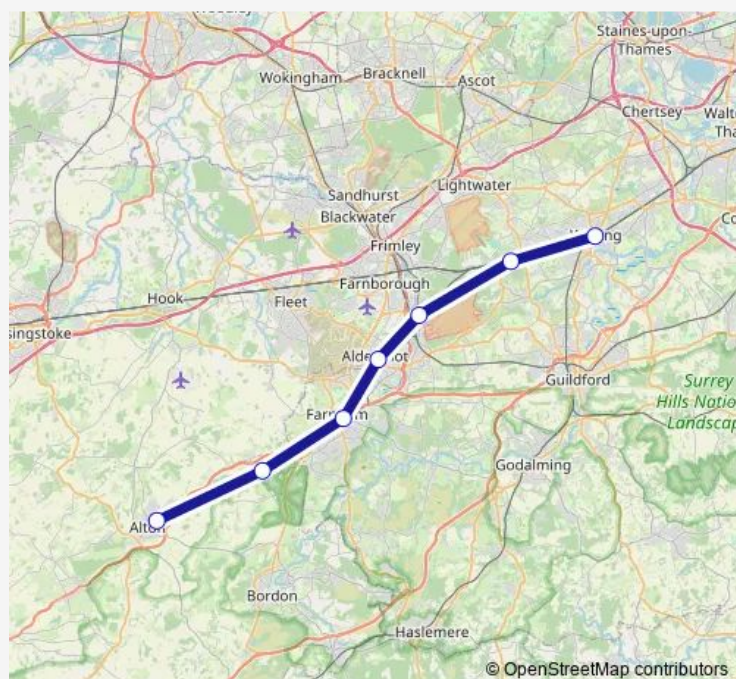

Rail South Western Railway Woking - Alton

[Go to website](#)

Direction

Woking — Alton

8 stops

[Open route schedule](#)

Woking

Guildford

Wanborough

Ash

Aldershot

Farnham

Bentley (Hants)

Alton

Route schedule

Woking — Alton

Monday	—
Tuesday	—
Wednesday	—
Thursday	—
Friday	—
Saturday	06:08-00:44 ⁺¹
Sunday	00:44

Route info

Direction: Woking

Stops: 8

Trip Duration: 0 hour 59 min

■ South Western Railway — Woking - Alton

Direction

Woking — Alton

7 stops

[Open route schedule](#)

Woking

Brookwood

Ash Vale

Aldershot

Farnham

Bentley (Hants)