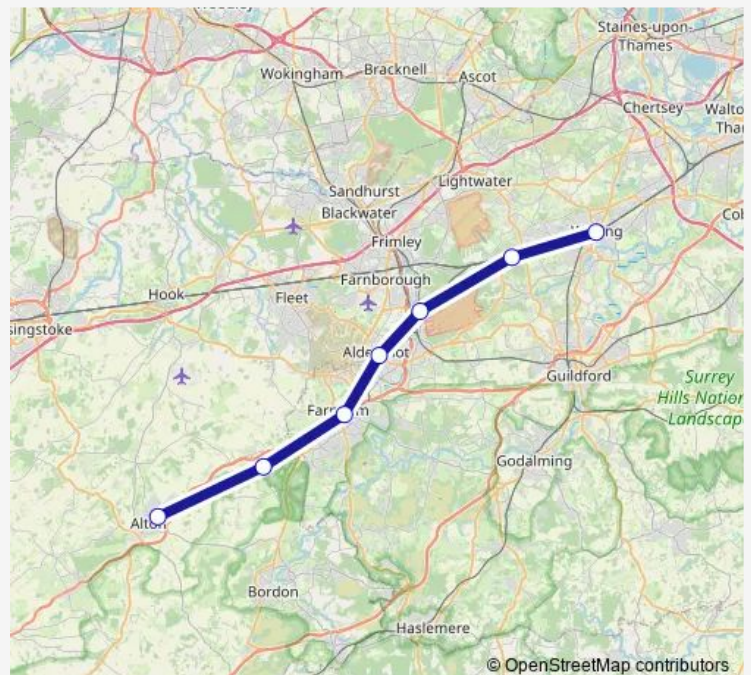

Rail South Western Railway Woking - Alton

[Go to website](#)

Direction

Woking — Alton

8 stops

[Open route schedule](#)

Woking

Guildford

Wanborough

Ash

Aldershot

Farnham

Bentley (Hants)

Alton

Route schedule

Woking — Alton

Monday	—
Tuesday	—
Wednesday	—
Thursday	—
Friday	—
Saturday	06:08-00:44 ⁺¹
Sunday	00:44

Route info

Direction: Woking

Stops: 8

Trip Duration: 0 hour 58 min

■ South Western Railway — Woking - Alton

Direction

Woking — Alton

7 stops

[Open route schedule](#)

Woking

Brookwood

Ash Vale

Aldershot

Farnham

Bentley (Hants)