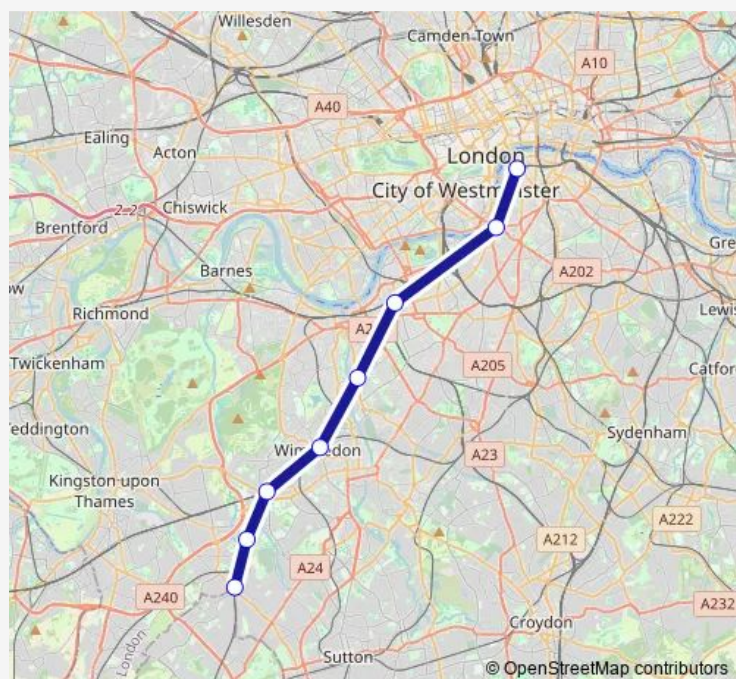

Rail South Western Railway Worcester Park - London Waterloo

[Go to website](#)

Direction

London Waterloo — Worcester Park

8 stops

[Open route schedule](#)

London Waterloo

Vauxhall

Clapham Junction

Earlsfield

Wimbledon

Raynes Park

Motspur Park

Worcester Park

Route schedule

London Waterloo — Worcester Park

Monday	—
Tuesday	—
Wednesday	—
Thursday	—
Friday	—
Saturday	24:25 ⁺¹
Sunday	00:25-23:32

Route info

Direction: London Waterloo

Stops: 8

Trip Duration: 0 hour 25 min

Direction

London Waterloo — Worcester Park

Worcester Park

Route schedule

London Waterloo — Worcester Park

Monday	—
Tuesday	—
Wednesday	—
Thursday	—
Friday	—
Saturday	—
Sunday	06:33

Route info

Direction: London Waterloo

Stops: 7

Trip Duration: 0 hour 25 min