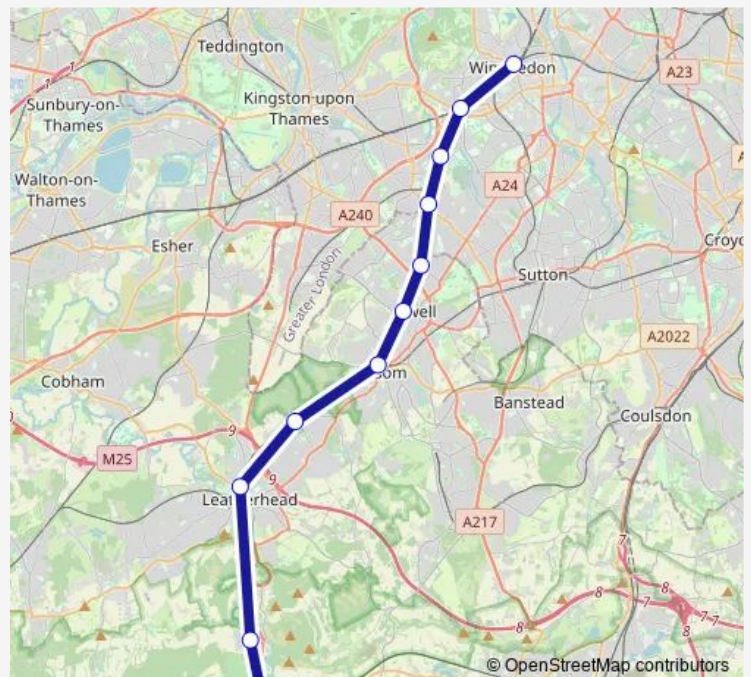

Rail South Western Railway Wimbledon - Dorking

[Go to website](#)

Direction

Wimbledon — Dorking

11 stops

[Open route schedule](#)

Wimbledon

Raynes Park

Motspur Park

Worcester Park

Stoneleigh

Ewell West

Epsom

Ashtead

Leatherhead

Box Hill & Westhumble

Dorking

Route schedule

Wimbledon — Dorking

Monday 06:39

Tuesday —

Wednesday —

Thursday —

Friday 06:39

Saturday 06:39

Sunday —

Route info

Direction: Wimbledon

Stops: 11

Trip Duration: 0 hour 36 min

South Western Railway Rail time schedules and route maps are available in an offline PDF at busmaps.com. Use the busmaps.com website to see live bus times, train schedule or subway schedule, and step-by-step directions for all public transit in Morden