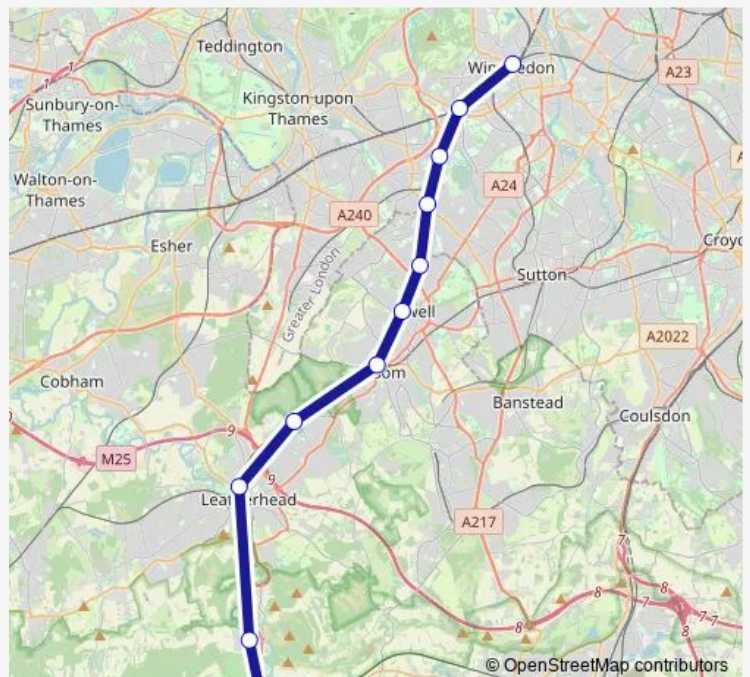

Rail South Western Railway Wimbledon - Dorking

[Go to website](#)

Direction

Wimbledon — Dorking

11 stops

[Open route schedule](#)

Wimbledon

Raynes Park

Motspur Park

Worcester Park

Stoneleigh

Ewell West

Epsom

Ashtead

Leatherhead

Box Hill & Westhumble

Dorking

Route schedule

Wimbledon — Dorking

Monday	06:39
Tuesday	—
Wednesday	—
Thursday	—
Friday	06:39
Saturday	06:36-06:39
Sunday	07:48

Route info

Direction: Wimbledon

Stops: 11

Trip Duration: 0 hour 36 min

South Western Railway — Wimbledon - Dorking

South Western Railway Rail time schedules and route maps are available in an offline PDF at busmaps.com. Use the busmaps.com website to see live bus times, train schedule or subway schedule, and step-by-step directions for all public transit in Morden