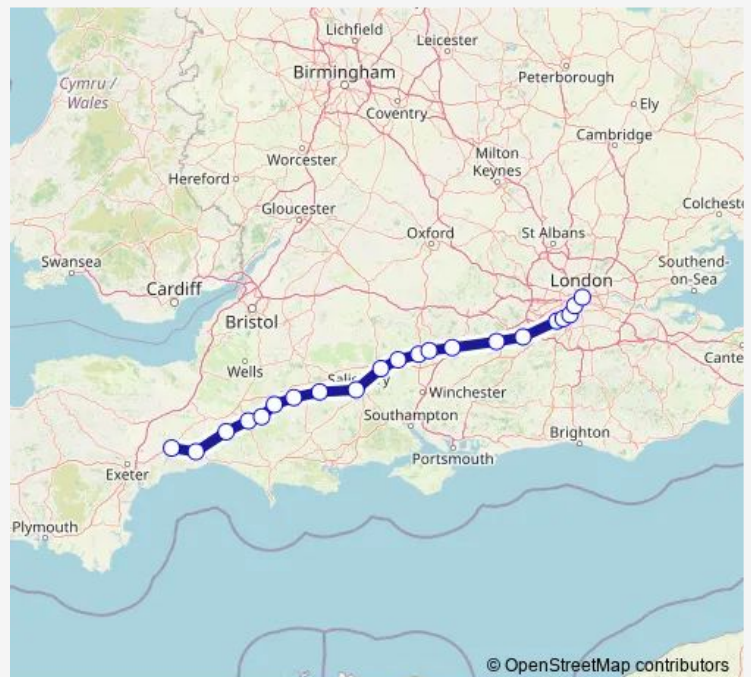

Rail South Western Railway Honiton - London Waterloo

[Go to website](#)

**Direction**

Honiton — London Waterloo

21 stops

[Open route schedule](#)

- Honiton
- Axminster
- Crewkerne
- Yeovil Junction
- Sherborne
- Templecombe
- Gillingham (Dorset)
- Tisbury
- Salisbury
- Grateley
- Andover
- Whitchurch (Hampshire)
- Overton
- Basingstoke
- Farnborough (Main)
- Woking
- Surbiton
- New Malden
- Wimbledon
- Clapham Junction
- London Waterloo

Route schedule

Honiton — London Waterloo

Monday	06:20
Tuesday	05:41-06:20
Wednesday	05:41-06:20
Thursday	05:41-06:20
Friday	05:41-06:20
Saturday	06:20
Sunday	—

Route info

Direction: Honiton

Stops: 21

Trip Duration: 3 hour 2 min

## Direction

Honiton — London Waterloo

21 stops

[Open route schedule](#)

Honiton

Axminster

Crewkerne

Yeovil Junction