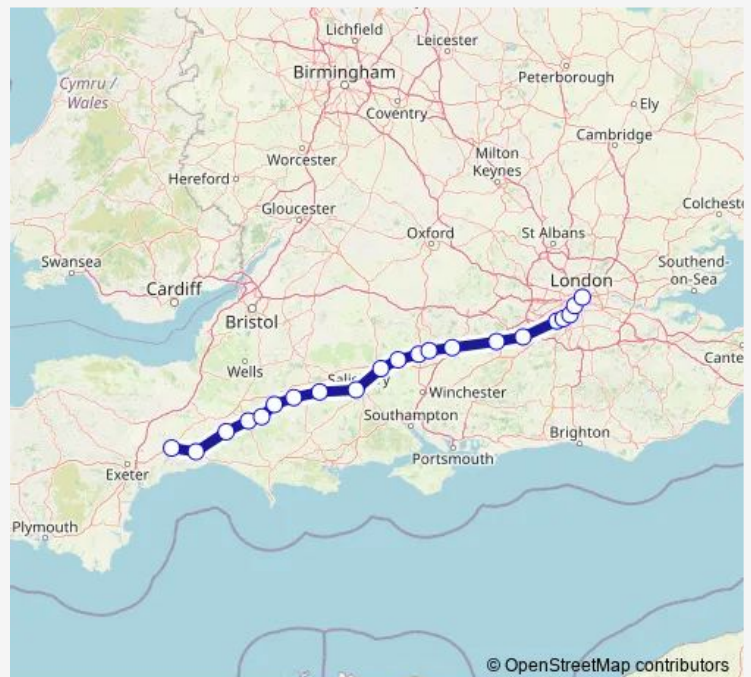

Rail South Western Railway Honiton - London Waterloo

[Go to website](#)

Direction

Honiton — London Waterloo

21 stops

[Open route schedule](#)

- Honiton
- Axminster
- Crewkerne
- Yeovil Junction
- Sherborne
- Templecombe
- Gillingham (Dorset)
- Tisbury
- Salisbury
- Grateley
- Andover
- Whitchurch (Hampshire)
- Overton
- Basingstoke
- Farnborough (Main)
- Woking
- Surbiton
- New Malden
- Wimbledon
- Clapham Junction
- London Waterloo

Route schedule

Honiton — London Waterloo

Monday	06:20
Tuesday	05:41-06:20
Wednesday	05:41-06:20
Thursday	05:41-06:20
Friday	05:41-06:20
Saturday	06:20
Sunday	—

Route info

Direction: Honiton

Stops: 21

Trip Duration: 2 hour 56 min

Direction

Honiton — London Waterloo

21 stops

[Open route schedule](#)

Honiton

Axminster

Crewkerne

Yeovil Junction