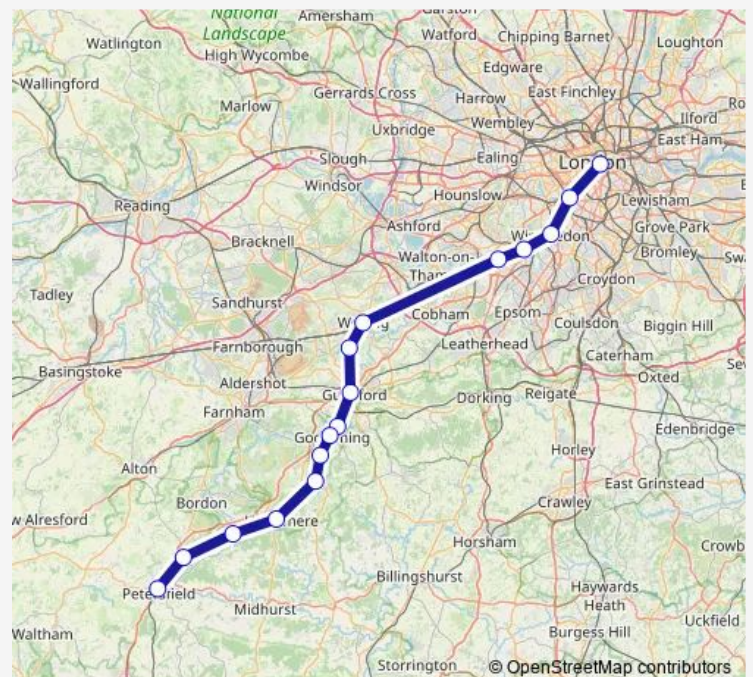

Milford (Surrey)

Witley

Haslemere

Liphook

Liss

Petersfield

Route schedule

London Waterloo — Petersfield

Monday 23:32

Tuesday 23:32

Wednesday 23:32

Thursday 23:32

Friday —

Saturday 23:45

Sunday 08:00-23:30

Route info

Direction: London Waterloo

Stops: 16

Trip Duration: 1 hour 22 min

Direction

Petersfield — London Waterloo

11 stops

[Open route schedule](#)

Petersfield

Sunday

08:05-23:44

Route info

Direction: Petersfield

Stops: 11

Trip Duration: 1 hour 10 min

Direction

Petersfield — London Waterloo