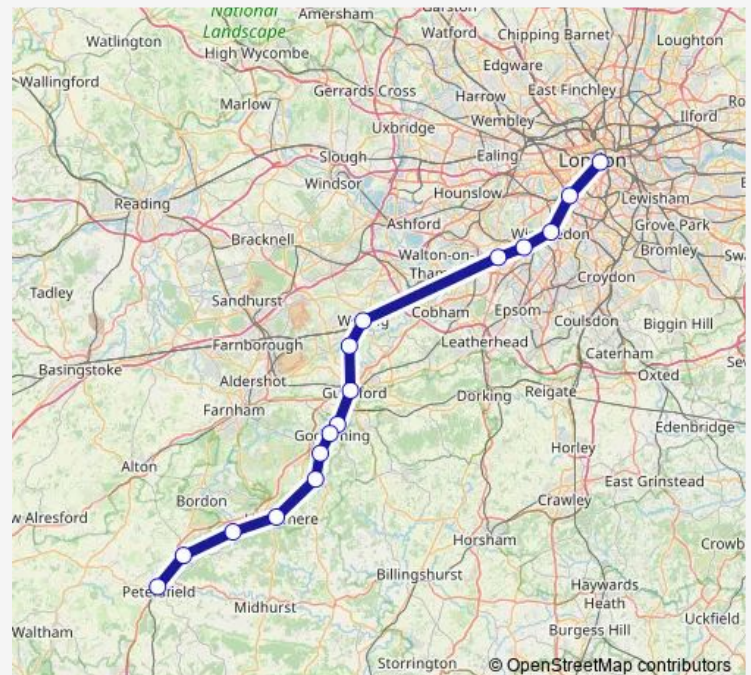

## Rail South Western Railway London Waterloo - Petersfield

[Go to website](#)

### Direction

London Waterloo — Petersfield

15 stops

[Open route schedule](#)

London Waterloo

Clapham Junction

Wimbledon

New Malden

### Route schedule

London Waterloo — Petersfield

Monday 23:32

Tuesday 23:32

Wednesday 23:32

Thursday 23:32

Friday —

Saturday —

### Route info

Direction: London Waterloo

Stops: 15

Trip Duration: 1 hour 18 min

South Western Railway Rail time schedules and route maps are available in an offline PDF at [busmaps.com](https://busmaps.com). Use the [busmaps.com](https://busmaps.com) website to see live bus times, train schedule or subway schedule, and step-by-step directions for all public transit in London