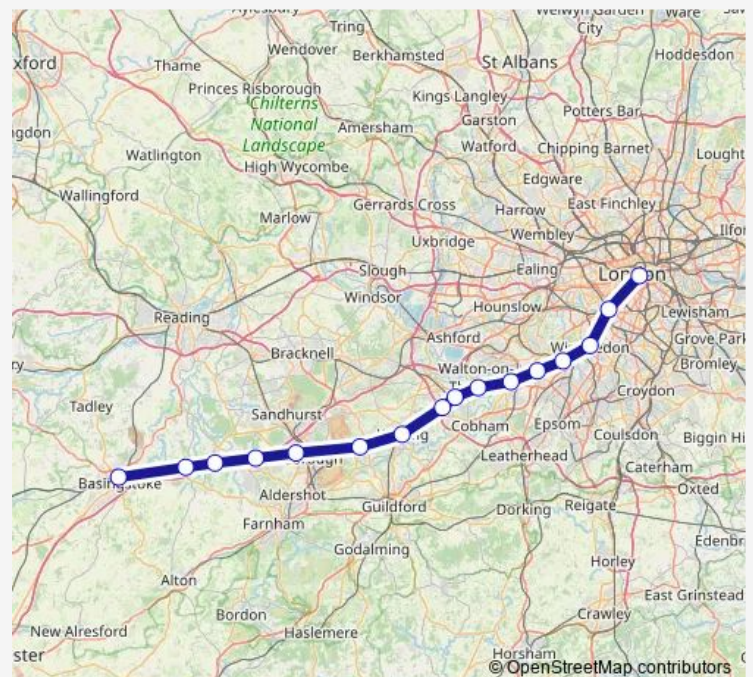

### Direction

Basingstoke — London Waterloo

19 stops

[Open route schedule](#)

Basingstoke

Hook

Winchfield

Fleet

### Route schedule

Basingstoke — London Waterloo

Monday —

Tuesday —

Wednesday —

Thursday —

Friday —

Saturday 04:46

### Route info

Direction: Basingstoke

Stops: 19

Trip Duration: 1 hour 26 min

■ South Western Railway — London Waterloo - Basingstoke