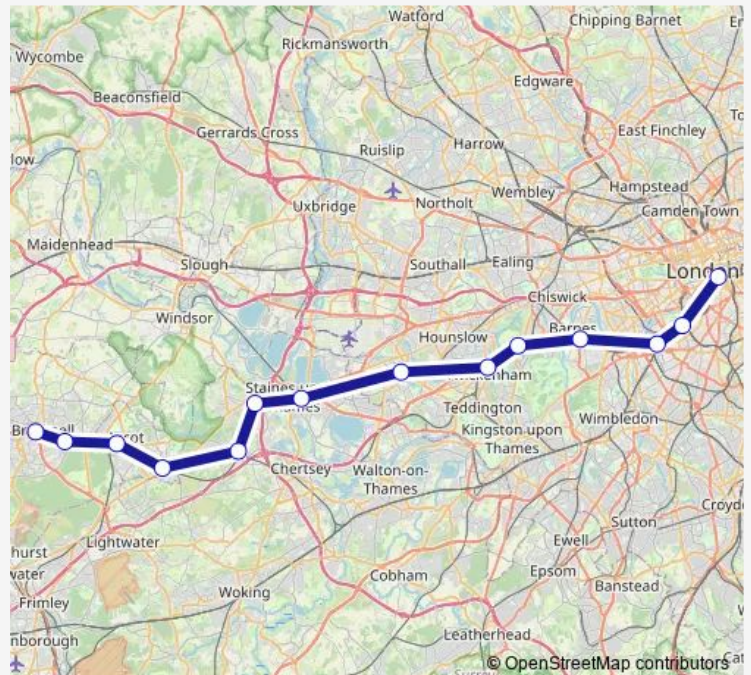

Virginia Water

Sunningdale

Ascot

Martins Heron

Bracknell

Route schedule

London Waterloo — Bracknell

Monday —

Tuesday —

Wednesday 21:50

Thursday —

Friday —

Saturday —

Sunday —

Route info

Direction: London Waterloo

Stops: 15

Trip Duration: 1 hour 4 min

**Direction**

Bracknell — London Waterloo

15 stops

[Open route schedule](#)

Bracknell

Martins Heron

## Route info

Direction: Bracknell

Stops: 15

Trip Duration: 1 hour 1 min