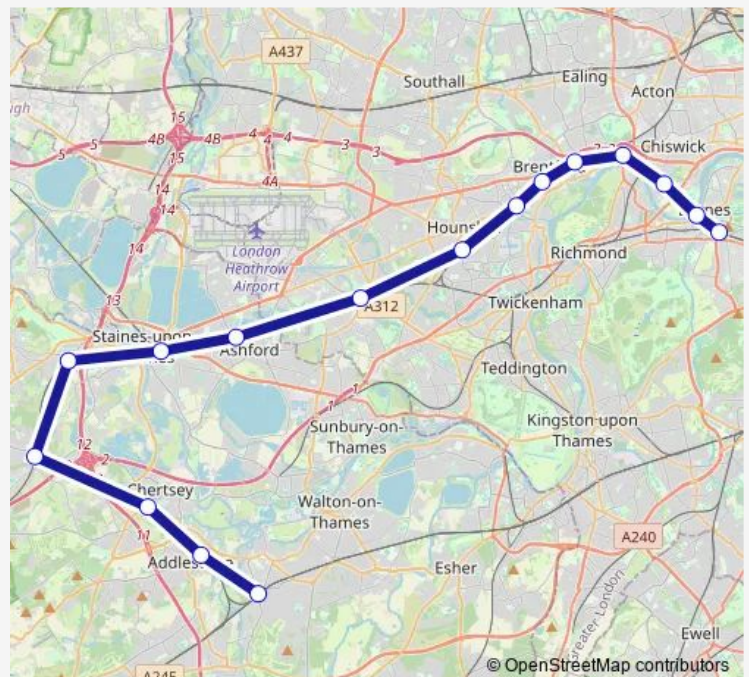

Syon Lane

Brentford

Kew Bridge

Chiswick

Barnes Bridge

Barnes

Route schedule

Weybridge — Barnes

Monday —

Tuesday —

Wednesday —

Thursday —

Friday —

Saturday 06:33-23:33

Sunday —

Route info

Direction: Weybridge

Stops: 16

Trip Duration: 1 hour 1 min

■ South Western Railway — Barnes - Weybridge

Direction

Barnes — Weybridge

16 stops

[Open route schedule](#)

Barnes
Barnes Bridge
Chiswick
Kew Bridge
Brentford
Syon Lane
Isleworth
Hounslow
Feltham
Ashford (Surrey)
Staines
Egham
Virginia Water
Chertsey
Addlestone
Weybridge

Route schedule

Barnes — Weybridge

Monday	—
Tuesday	—
Wednesday	—
Thursday	—
Friday	—
Saturday	05:41-00:12 ⁺¹
Sunday	00:12