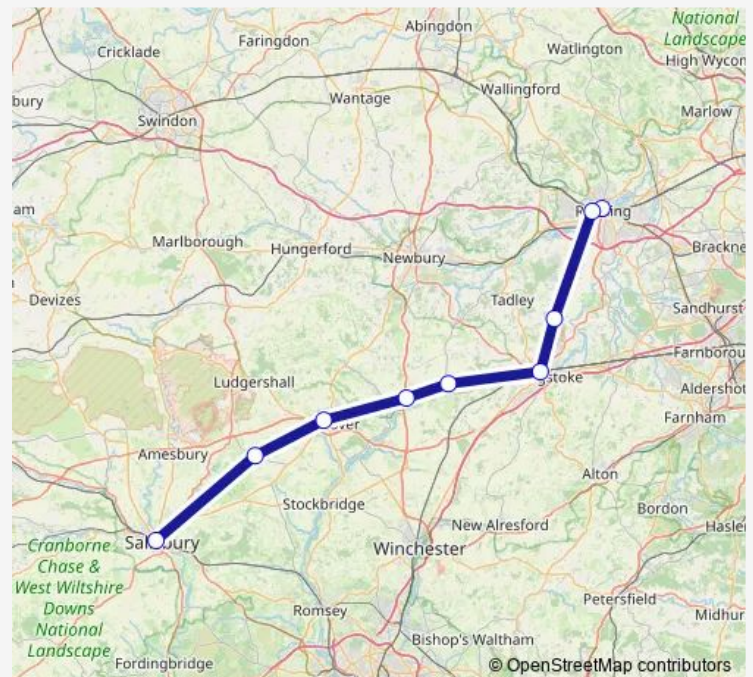

Andover

Whitchurch (Hampshire)

Overton

Basingstoke

Bramley (Hants)

Reading West

Reading

Route schedule

Route info

Direction: Salisbury

Stops: 9

Trip Duration: 1 hour 10 min

South Western Railway — Reading - Salisbury

Direction

Reading — Salisbury

9 stops

[Open route schedule](#)

Reading

Reading West

Bramley (Hants)

Basingstoke

Overton

Whitchurch (Hampshire)

Andover

Salisbury — Reading

6 stops

[Open route schedule](#)

Salisbury

Andover

Basingstoke

Bramley (Hants)

Reading West