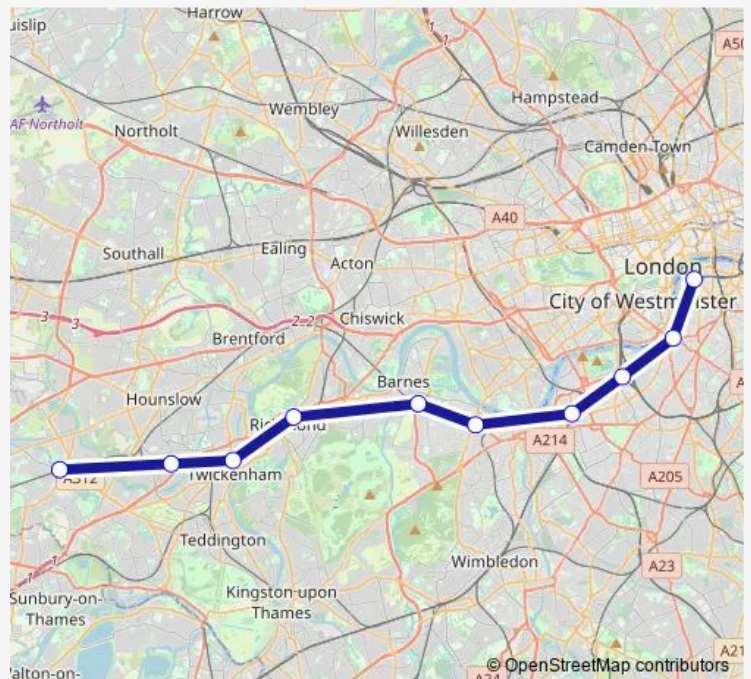

Rail South Western Railway Feltham - London Waterloo

[Go to website](#)

Direction

Feltham — London Waterloo

14 stops

[Open route schedule](#)

- Feltham
- Whitton (London)
- Twickenham
- St Margarets (London)
- Richmond (London)
- North Sheen
- Mortlake
- Barnes
- Putney
- Wandsworth Town
- Clapham Junction
- Queenstown Road (Battersea)
- Vauxhall
- London Waterloo

Route schedule

Feltham — London Waterloo

Monday	—
Tuesday	—
Wednesday	05:01
Thursday	05:01
Friday	05:01
Saturday	—
Sunday	—

Route info

Direction: Feltham

Stops: 14

Trip Duration: 0 hour 41 min

■ South Western Railway — London Waterloo - Feltham

Putney

Barnes

Richmond (London)

Twickenham

Whitton (London)

Feltham

Route schedule

London Waterloo — Feltham

Monday	—
Tuesday	24:03 ⁺¹
Wednesday	00:03-00:03 ⁺¹
Thursday	00:03
Friday	—
Saturday	—
Sunday	—

Route info

Direction: London Waterloo

Stops: 10

Trip Duration: 0 hour 32 min

South Western Railway Rail time schedules and route maps are available in an offline PDF at busmaps.com. Use the busmaps.com website to see live bus times, train schedule or subway schedule, and step-by-step directions for all public transit in London