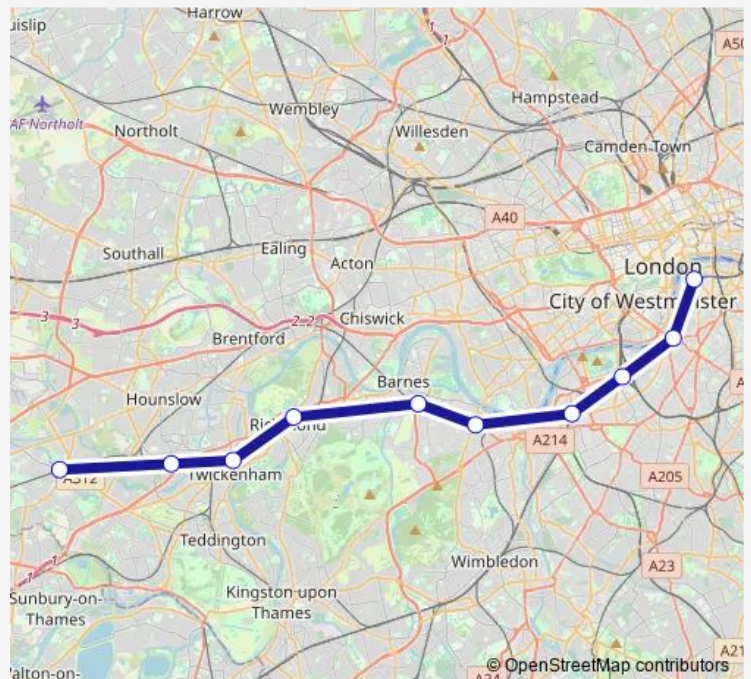

# Rail South Western Railway Feltham - London Waterloo

[Go to website](#)

**Direction**

Feltham — London Waterloo

14 stops

[Open route schedule](#)

- Feltham
- Whitton (London)
- Twickenham
- St Margarets (London)
- Richmond (London)
- North Sheen
- Mortlake
- Barnes
- Putney
- Wandsworth Town
- Clapham Junction
- Queenstown Road (Battersea)
- Vauxhall
- London Waterloo

Route schedule

Feltham — London Waterloo

Monday	—
Tuesday	05:01
Wednesday	05:01
Thursday	05:01
Friday	05:01
Saturday	—
Sunday	—

Route info

Direction: Feltham

Stops: 14

Trip Duration: 0 hour 41 min

■ South Western Railway — Feltham - London Waterloo

**Direction**

London Waterloo — Feltham

10 stops

[Open route schedule](#)

London Waterloo

Vauxhall

Queenstown Road (Battersea

Clapham Junction

## Route info

Direction: London Waterloo

Stops: 10

Trip Duration: 0 hour 32 min

South Western Railway Rail time schedules and route maps are available in an offline PDF at busmaps.com. Use the busmaps.com website to see live bus times, train schedule or subway schedule, and step-by-step directions for all public transit in London