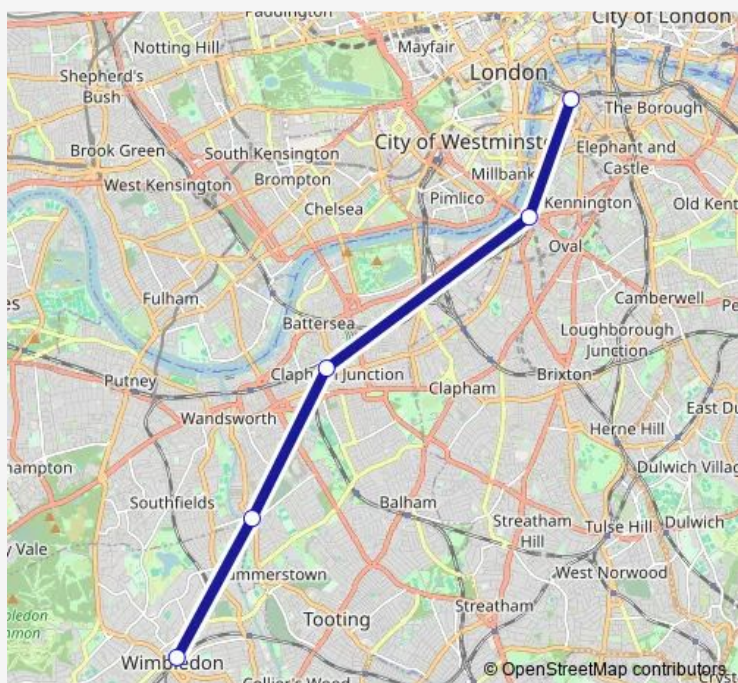

Rail South Western Railway Wimbledon - London Waterloo

[Go to website](#)

Direction

London Waterloo — Richmond (London)

14 stops

[Open route schedule](#)

- London Waterloo
- Vauxhall
- Clapham Junction
- Wimbledon
- Raynes Park
- New Malden
- Norbiton
- Kingston
- Hampton Wick
- Teddington
- Strawberry Hill
- Twickenham
- St Margarets (London)
- Richmond (London)

Route schedule

London Waterloo — Richmond (London)

Monday	—
Tuesday	—
Wednesday	—
Thursday	—
Friday	—
Saturday	24:45 ⁺¹
Sunday	00:45

Route info

Direction: London Waterloo

Stops: 14

Trip Duration: 0 hour 46 min

South Western Railway — Wimbledon - London Waterloo **BusMaps**

Direction

Clapham Junction — London Waterloo

21 stops

[Open route schedule](#)

Clapham Junction

Wandsworth Town

Putney

Sunday

06:38

Route info

Direction: Clapham Junction

Stops: 21

Trip Duration: 1 hour 13 min

Direction

Wimbledon — London Waterloo