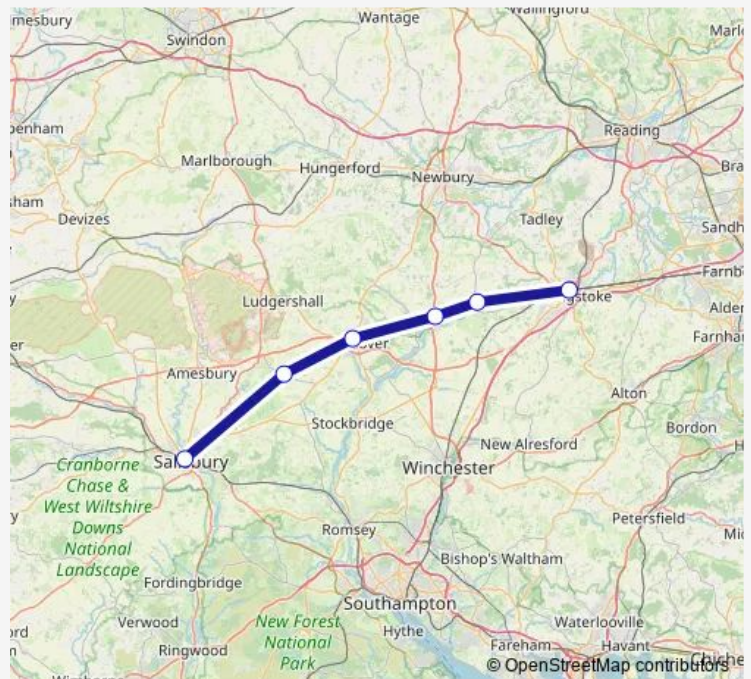

### Route schedule

Basingstoke — Salisbury

Monday	21:38
Tuesday	21:38
Wednesday	21:38
Thursday	21:38
Friday	21:38
Saturday	08:37-00:31 <sup>+1</sup>
Sunday	00:29-21:35

### Route info

Direction: Basingstoke

Stops: 6

Trip Duration: 0 hour 43 min

**Direction**

Salisbury — Basingstoke

6 stops

[Open route schedule](#)

Salisbury

Grateley

Andover

Whitchurch (Hampshire)

Overton

Basingstoke

## Route info

Direction: Salisbury

Stops: 6

Trip Duration: 0 hour 43 min

**Direction**

Salisbury — Basingstoke

3 stops

[Open route schedule](#)