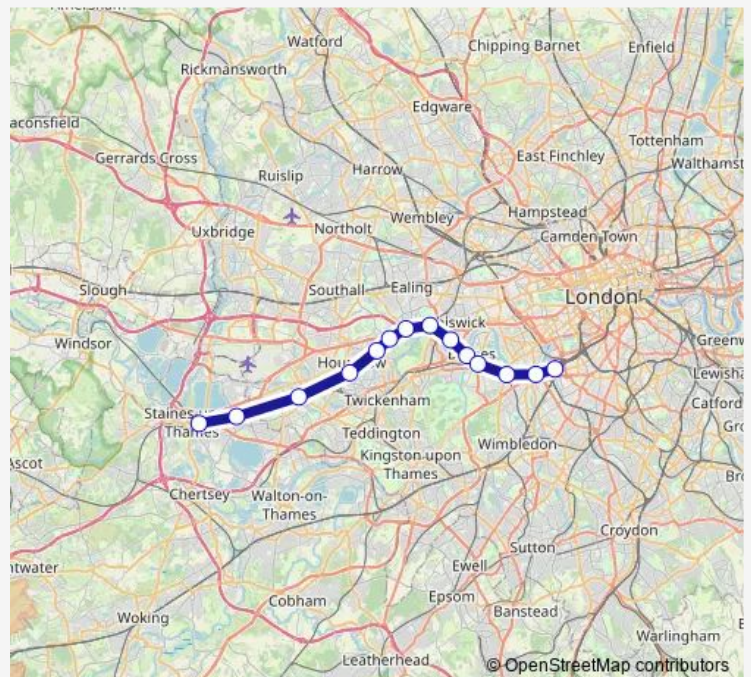

# Rail South Western Railway Staines - Clapham Junction

[Go to website](#)

**Direction**

Staines — Clapham Junction

14 stops

[Open route schedule](#)

- Staines
- Ashford (Surrey)
- Feltham
- Hounslow
- Isleworth
- Syon Lane
- Brentford
- Kew Bridge
- Chiswick
- Barnes Bridge
- Barnes
- Putney
- Wandsworth Town
- Clapham Junction

Route schedule

Staines — Clapham Junction

Monday	—
Tuesday	—
Wednesday	—
Thursday	—
Friday	—
Saturday	24:30 <sup>+1</sup>
Sunday	00:30

Route info

Direction: Staines

Stops: 14

Trip Duration: 0 hour 39 min

**Direction**

Staines — Clapham Junction

7 stops

[Open route schedule](#)

Staines

Feltham

Twickenham

St Margarets (London)

Richmond (London)

## Route schedule

Staines — Clapham Junction

Monday	—
Tuesday	—
Wednesday	—
Thursday	—
Friday	—
Saturday	24:55 <sup>+1</sup>
Sunday	00:55