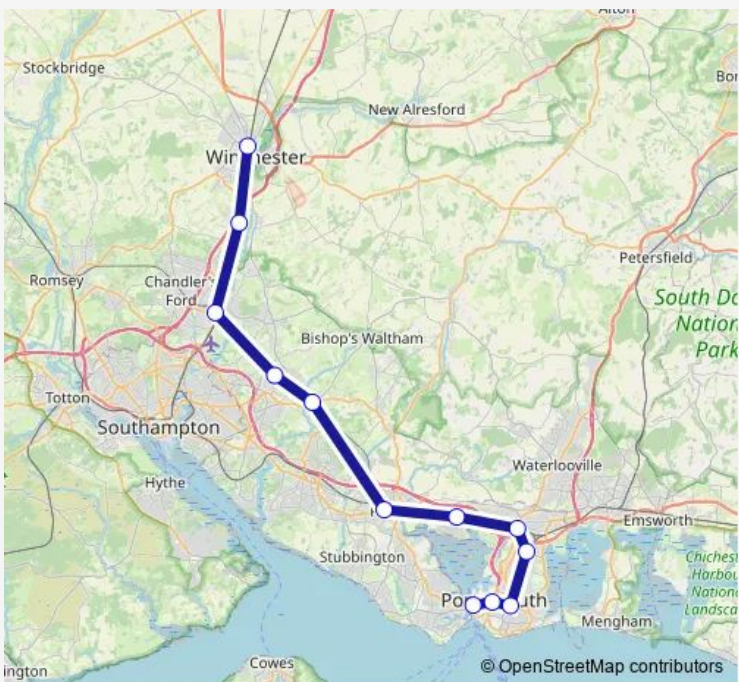

Rail South Western Railway Portsmouth Harbour - Winchester

[Go to website](#)

Direction
 Portsmouth Harbour — Winchester
 12 stops
[Open route schedule](#)

- Portsmouth Harbour
- Portsmouth & Southsea
- Fratton
- Hilsea
- Cosham
- Portchester
- Fareham
- Botley
- Hedge End
- Eastleigh
- Shawford
- Winchester

Route schedule
 Portsmouth Harbour — Winchester

Monday	07:25
Tuesday	07:25
Wednesday	07:25
Thursday	07:25
Friday	07:25-23:24
Saturday	23:24
Sunday	—

Route info
 Direction: Portsmouth Harbour
 Stops: 12
 Trip Duration: 0 hour 59 min

Portchester

Fareham

Botley

Hedge End

Eastleigh

Shawford

Winchester

Route schedule

Route info

Direction: Portsmouth & Southsea

Stops: 11

Trip Duration: 0 hour 57 min

Direction

Winchester — Portsmouth Harbour

12 stops

[Open route schedule](#)