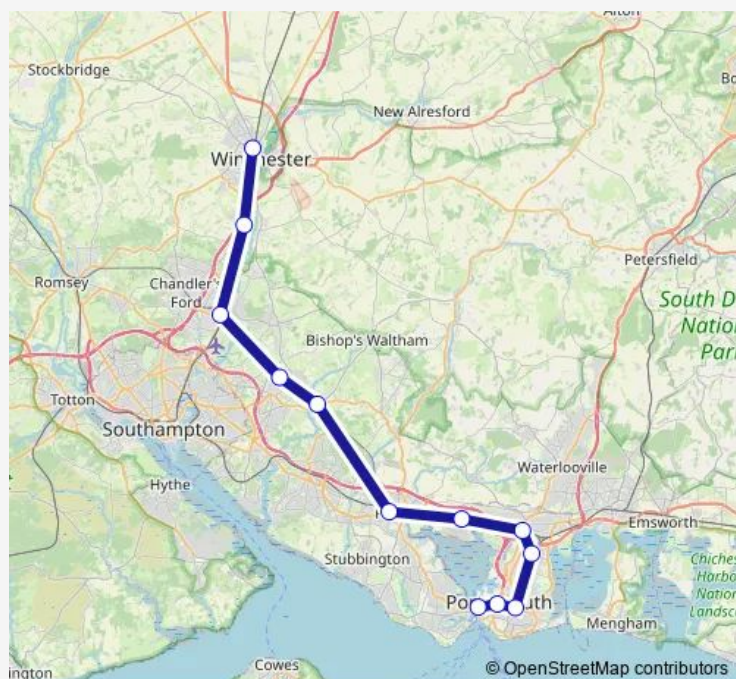

### Route schedule

Winchester — Portsmouth Harbour

Monday 09:22-22:22

Tuesday —

Wednesday —

Thursday —

Friday —

Saturday —

### Route info

Direction: Winchester

Stops: 11

Trip Duration: 0 hour 56 min

■ South Western Railway — Portsmouth Harbour - Winchester

## Direction

Portsmouth Harbour — Winchester

12 stops

[Open route schedule](#)

Portsmouth Harbour

Portsmouth & Southsea

Fratton

Hilsea

## Route info

Direction: Portsmouth &amp; Southsea

Stops: 11

Trip Duration: 0 hour 57 min

**Direction**

Winchester — Portsmouth Harbour

12 stops

[Open route schedule](#)