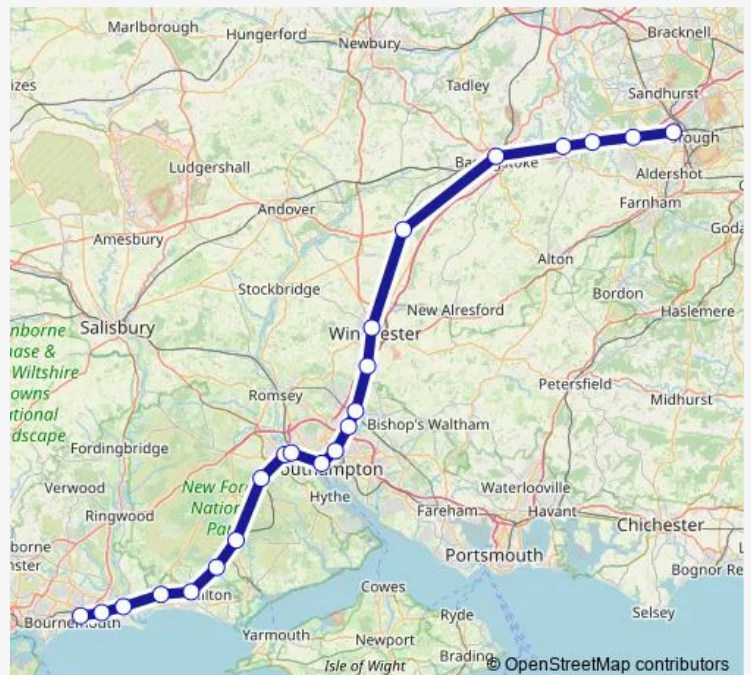

Rail South Western Railway Bournemouth - Farnborough (Main)

[Go to website](#)

Direction

Bournemouth — Farnborough (Main)

18 stops

[Open route schedule](#)

- Bournemouth
- Pokesdown
- Christchurch
- New Milton
- Brockenhurst
- Totton
- Redbridge (Hants)
- Southampton Central
- St Denys
- Swaythling
- Southampton Airport Parkway
- Eastleigh
- Shawford
- Winchester
- Micheldever
- Basingstoke
- Fleet
- Farnborough (Main)

Route schedule

Bournemouth — Farnborough (Main)

Monday	04:12
Tuesday	04:12
Wednesday	—
Thursday	—
Friday	04:12
Saturday	—
Sunday	—

Route info

Direction: Bournemouth

Stops: 18

Trip Duration: 1 hour 44 min

Direction

Bournemouth — Farnborough (Main)

22 stops

[Open route schedule](#)

Bournemouth

Pokesdown

Christchurch

Hinton Admiral

New Milton

Eastleigh

Shawford

Winchester

Micheldever

Basingstoke

Hook

Winchfield

Fleet