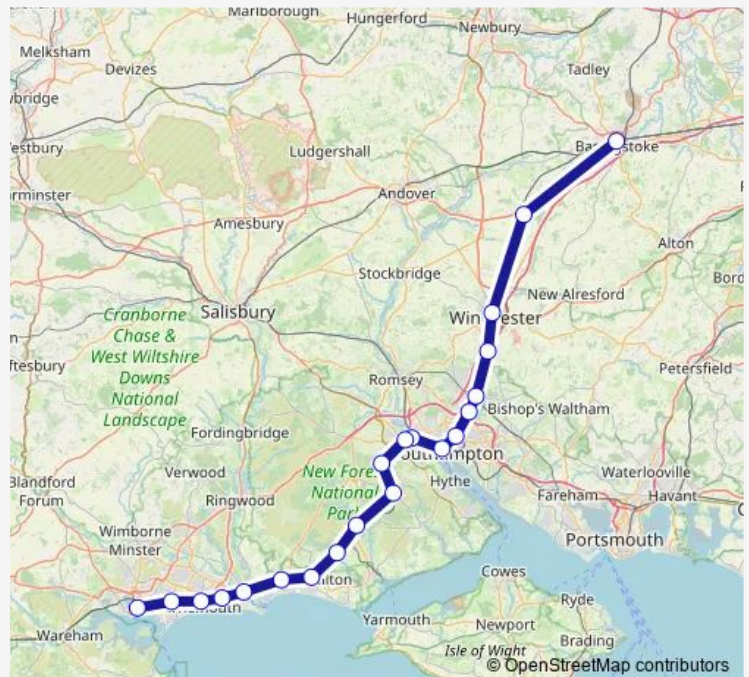

Rail South Western Railway Basingstoke - Poole

[Go to website](#)

Direction

Basingstoke — Poole

21 stops

[Open route schedule](#)

- Basingstoke
- Micheldever
- Winchester
- Shawford
- Eastleigh
- Southampton Airport Parkway
- St Denys
- Southampton Central
- Redbridge (Hants)
- Totton
- Ashurst New Forest
- Beaulieu Road
- Brockenhurst
- Sway
- New Milton
- Hinton Admiral
- Christchurch
- Pokesdown
- Bournemouth
- Branksome
- Poole

Route schedule

Basingstoke — Poole

Monday	—
Tuesday	—
Wednesday	—
Thursday	—
Friday	—
Saturday	—
Sunday	07:48

Route info

Direction: Basingstoke

Stops: 21

Trip Duration: 1 hour 49 min

■ South Western Railway — Poole - Basingstoke

Direction

Poole — Basingstoke

16 stops

[Open route schedule](#)

Poole

Parkstone (Dorset)

Branksome

Bournemouth

Saturday

21:54

Sunday

—

Route info

Direction: Poole

Stops: 21

Trip Duration: 1 hour 49 min