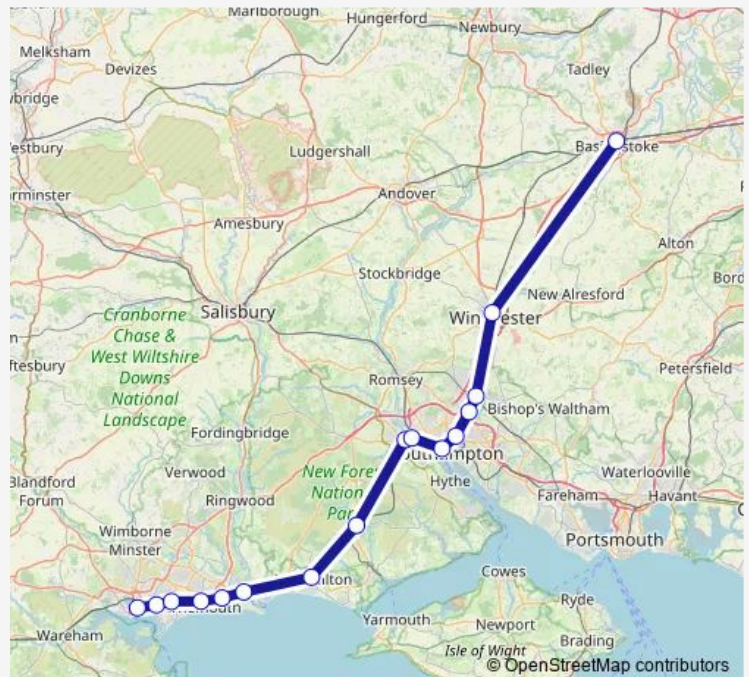

Rail South Western Railway Basingstoke - Poole

[Go to website](#)

**Direction**

Basingstoke — Poole

21 stops

[Open route schedule](#)

- Basingstoke
- Micheldever
- Winchester
- Shawford
- Eastleigh
- Southampton Airport Parkway
- St Denys
- Southampton Central
- Redbridge (Hants)
- Totton
- Ashurst New Forest
- Beaulieu Road
- Brockenhurst
- Sway
- New Milton
- Hinton Admiral
- Christchurch
- Pokesdown
- Bournemouth
- Branksome
- Poole

Route schedule

Basingstoke — Poole

Monday	—
Tuesday	—
Wednesday	—
Thursday	—
Friday	—
Saturday	—
Sunday	07:48

Route info

Direction: Basingstoke

Stops: 21

Trip Duration: 1 hour 45 min

■ South Western Railway — Basingstoke - Poole

## Direction

Poole — Basingstoke

16 stops

[Open route schedule](#)

Poole

Parkstone (Dorset)

Branksome

Bournemouth

Southampton Airport Parkway

Eastleigh

Winchester

Basingstoke