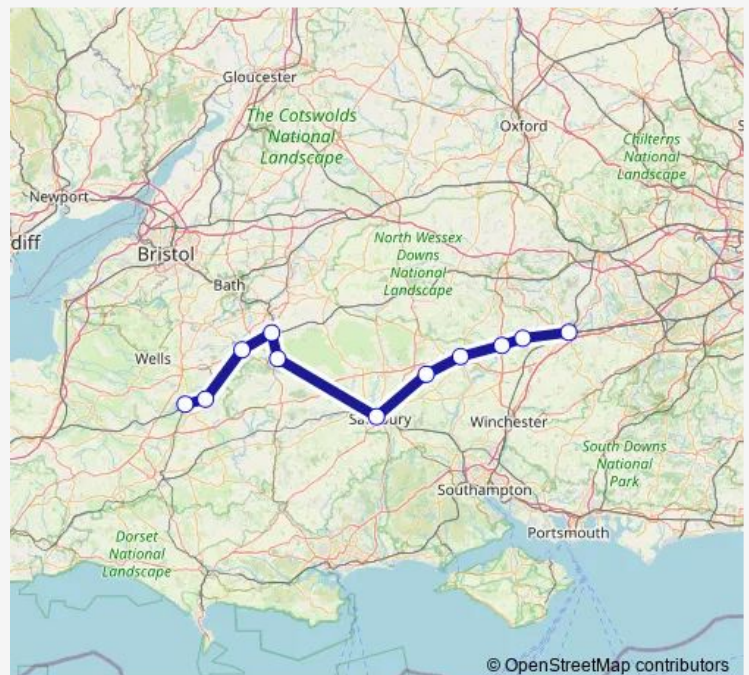

Rail South Western Railway Castle Cary - Basingstoke

[Go to website](#)

Direction

Castle Cary — Basingstoke

11 stops

[Open route schedule](#)

Castle Cary

Bruton

Frome

Westbury (Wilts)

Warminster

Salisbury

Grateley

Andover

Whitchurch (Hampshire)

Overton

Basingstoke

Route schedule

Castle Cary — Basingstoke

Monday —

Tuesday —

Wednesday —

Thursday —

Friday —

Saturday 07:36

Sunday —

Route info

Direction: Castle Cary

Stops: 11

Trip Duration: 1 hour 52 min

■ South Western Railway — Castle Cary - Basingstoke

South Western Railway Rail time schedules and route maps are available in an offline PDF at busmaps.com. Use the busmaps.com website to see live bus times, train schedule or subway schedule, and step-by-step directions for all public transit in Andover