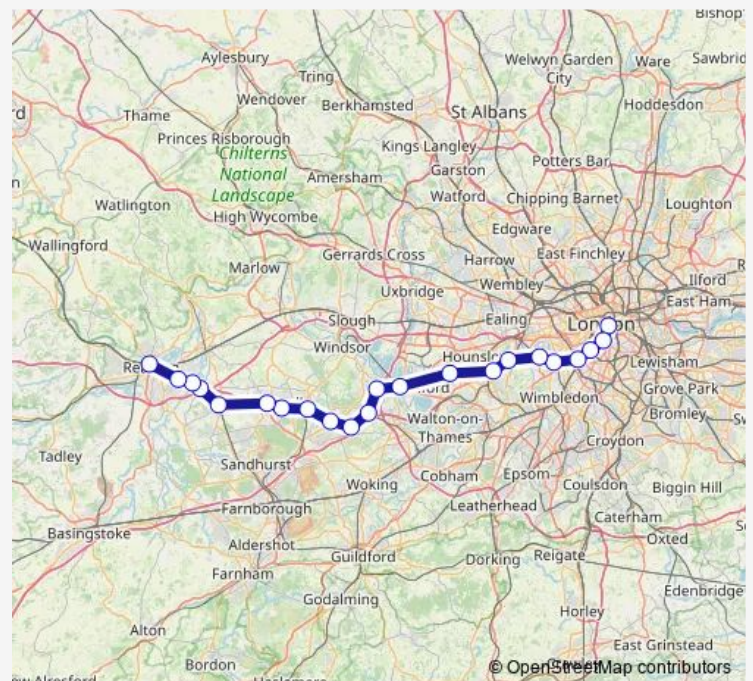

Rail South Western Railway London Waterloo - Reading

[Go to website](#)

Direction

Reading — London Waterloo

20 stops

[Open route schedule](#)

- Reading
- Earley
- Winnersh Triangle
- Winnersh
- Wokingham
- Bracknell
- Martins Heron
- Ascot
- Sunningdale
- Virginia Water
- Egham
- Staines
- Feltham
- Twickenham
- St Margarets (London)
- Richmond (London)
- Barnes
- Clapham Junction
- Queenstown Road (Battersea)
- London Waterloo

Route schedule

Reading — London Waterloo

Monday	05:39-23:11
Tuesday	06:39-23:11
Wednesday	06:39-23:09
Thursday	06:39-23:09
Friday	05:39-23:11
Saturday	05:39-23:09
Sunday	—

Route info

Direction: Reading

Stops: 20

Trip Duration: 1 hour 24 min

■ South Western Railway — London Waterloo - Reading

Direction

Reading — London Waterloo

24 stops

[Open route schedule](#)

Reading

Earley