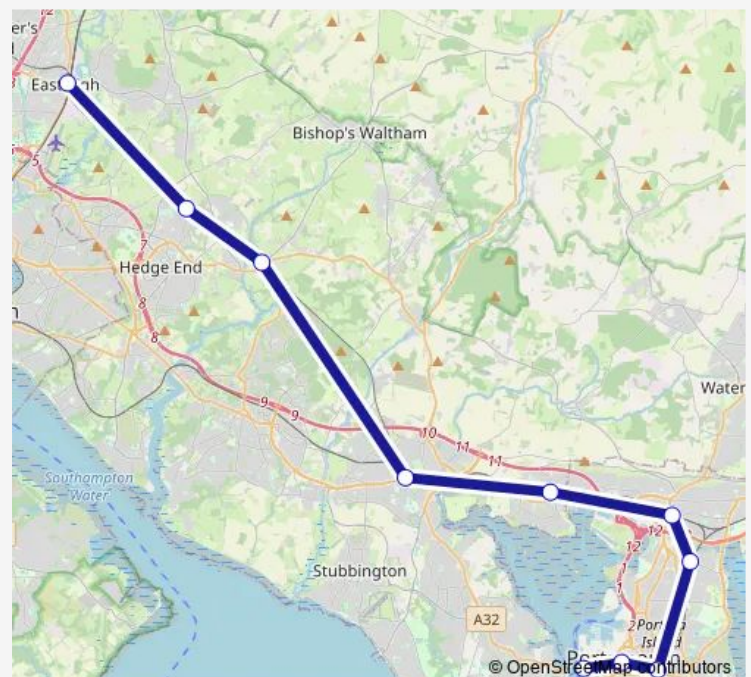

Rail South Western Railway Eastleigh - Portsmouth Harbour

[Go to website](#)

Direction

Eastleigh — Portsmouth Harbour

10 stops

[Open route schedule](#)

Eastleigh

Hedge End

Route schedule

Eastleigh — Portsmouth Harbour

Monday 00:30-23:56

Tuesday 06:01-23:56

Wednesday 06:01-23:56

Thursday 06:01-23:56

Friday 06:01-07:02

Saturday 06:28

Sunday 07:25-01:30⁺¹

Route info

Direction: Eastleigh

Stops: 10

Trip Duration: 0 hour 54 min

■ South Western Railway — Portsmouth & Southsea - Eastleigh

Direction

Eastleigh — Portsmouth & Southsea

—

Sunday

—

Route info

Direction: Eastleigh

Stops: 9

Trip Duration: 0 hour 41 min

Direction