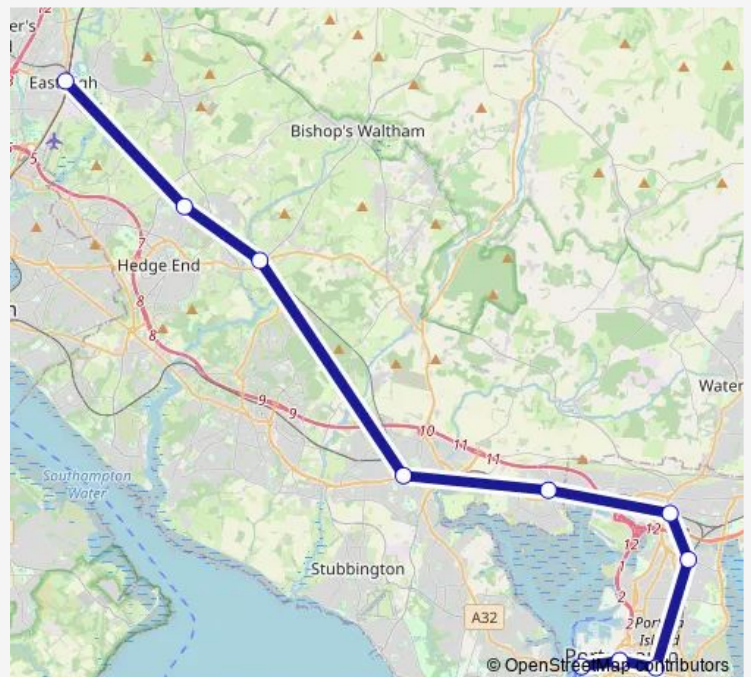

Rail South Western Railway Eastleigh - Portsmouth Harbour

[Go to website](#)

Direction

Eastleigh — Portsmouth Harbour

10 stops

[Open route schedule](#)

Eastleigh

Hedge End

Route schedule

Eastleigh — Portsmouth Harbour

Monday 00:30-07:02

Tuesday 06:01-07:02

Wednesday 06:01-07:02

Thursday 06:01-07:02

Friday 06:01-07:02

Saturday 06:28

Sunday 07:25-01:24⁺¹

Route info

Direction: Eastleigh

Stops: 10

Trip Duration: 0 hour 48 min

■ South Western Railway — Eastleigh - Portsmouth Harbour

BusMaps

Direction

Eastleigh — Portsmouth & Southsea

9 stops

[Open route schedule](#)

Eastleigh

Hedge End

Botley

Fareham

Portchester