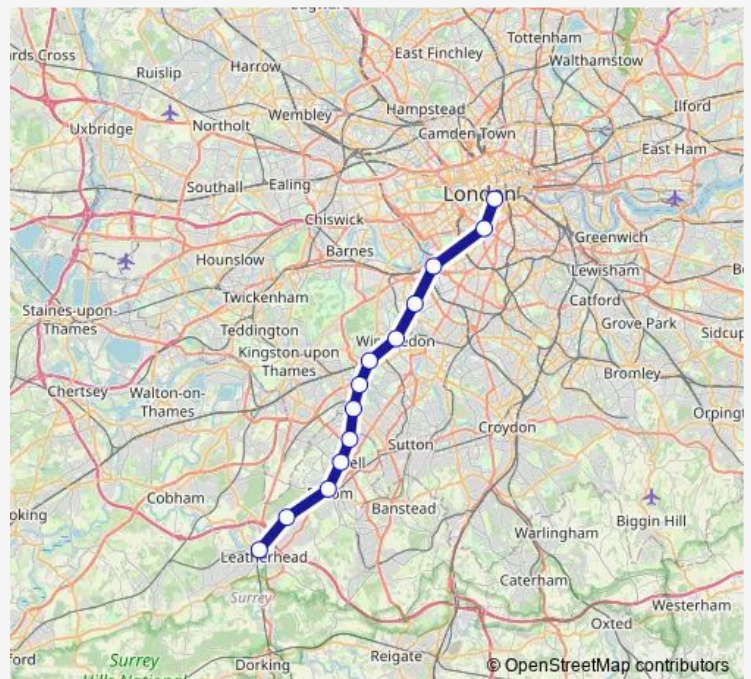

**Direction**

Leatherhead — London Waterloo

13 stops

[Open route schedule](#)

- Leatherhead
- Ashtead
- Epsom
- Ewell West
- Stoneleigh
- Worcester Park
- Motspur Park
- Raynes Park
- Wimbledon
- Earlsfield
- Clapham Junction
- Vauxhall
- London Waterloo

Route schedule

Leatherhead — London Waterloo

Monday	22:42
Tuesday	—
Wednesday	22:42
Thursday	22:42
Friday	—
Saturday	—
Sunday	—

Route info

Direction: Leatherhead

Stops: 13

Trip Duration: 0 hour 47 min

■ South Western Railway — London Waterloo - Leatherhead

**Direction**

London Waterloo — Leatherhead

13 stops

[Open route schedule](#)

London Waterloo

Vauxhall

Clapham Junction

Earlsfield

## Route schedule

London Waterloo — Leatherhead

Monday	21:24-23:10
Tuesday	23:10
Wednesday	21:24-23:10
Thursday	21:24-23:10
Friday	—
Saturday	24:25 <sup>+1</sup>
Sunday	00:25