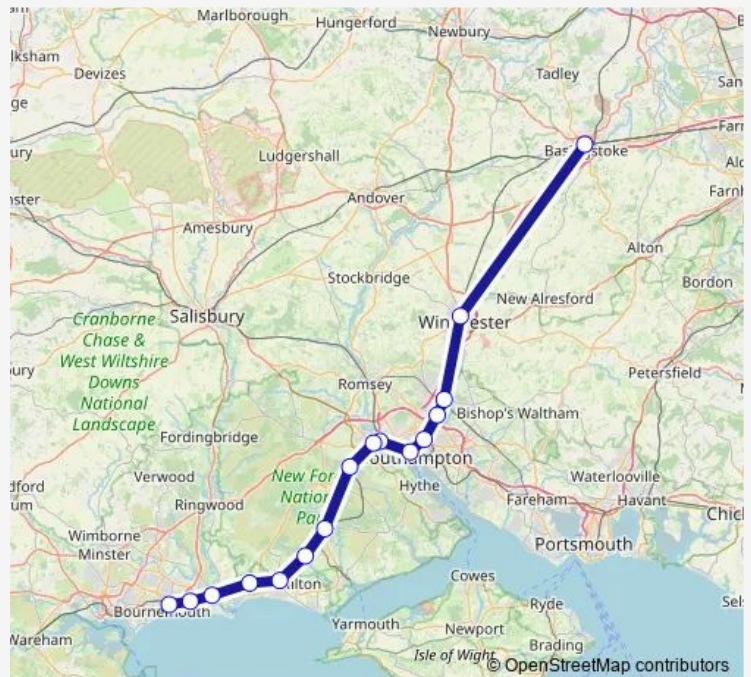

Rail South Western Railway Basingstoke - Bournemouth

[Go to website](#)

Direction

Bournemouth — Basingstoke

19 stops

[Open route schedule](#)

- Bournemouth
- Pokesdown
- Christchurch
- Hinton Admiral
- New Milton
- Sway
- Brockenhurst
- Beaulieu Road
- Ashurst New Forest
- Totton
- Redbridge (Hants)
- Southampton Central
- St Denys
- Swaythling
- Southampton Airport Parkway
- Eastleigh
- Shawford
- Winchester
- Basingstoke

Route schedule

Bournemouth — Basingstoke

Monday	16:02-18:02
Tuesday	16:02-18:02
Wednesday	16:02-18:02
Thursday	16:02-18:02
Friday	16:02
Saturday	—
Sunday	—

Route info

Direction: Bournemouth

Stops: 19

Trip Duration: 1 hour 37 min

■ South Western Railway — Basingstoke - Bournemouth **BusMaps**

Direction

Bournemouth — Basingstoke

18 stops

[Open route schedule](#)

Bournemouth

Pokesdown

Christchurch

Southampton Central

St Denys

Southampton Airport Parkway

Eastleigh

Shawford

Winchester

Basingstoke

Route schedule