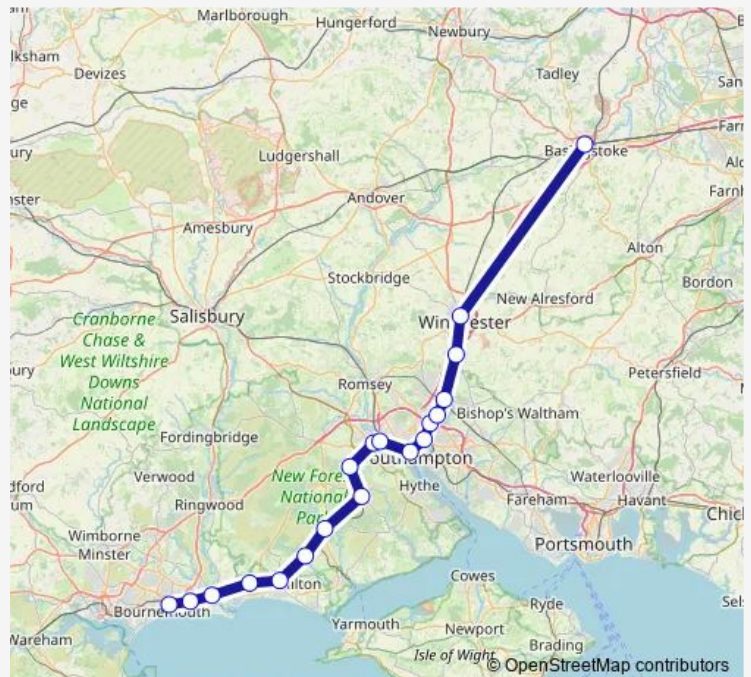

Rail South Western Railway Basingstoke - Bournemouth

[Go to website](#)

Direction

Bournemouth — Basingstoke

19 stops

[Open route schedule](#)

- Bournemouth
- Pokesdown
- Christchurch
- Hinton Admiral
- New Milton
- Sway
- Brockenhurst
- Beaulieu Road
- Ashurst New Forest
- Totton
- Redbridge (Hants)
- Southampton Central
- St Denys
- Swaythling
- Southampton Airport Parkway
- Eastleigh
- Shawford
- Winchester
- Basingstoke

Route schedule

Bournemouth — Basingstoke

Monday	16:02-18:02
Tuesday	16:02-18:02
Wednesday	16:02-18:02
Thursday	16:02-18:02
Friday	16:02
Saturday	—
Sunday	—

Route info

Direction: Bournemouth

Stops: 19

Trip Duration: 1 hour 37 min

■ South Western Railway — Basingstoke - Bournemouth **BusMaps**

Direction

Bournemouth — Basingstoke

18 stops

[Open route schedule](#)

Bournemouth

Pokesdown

Christchurch

Southampton Central

St Denys

Southampton Airport Parkway

Eastleigh

Shawford

Winchester

Basingstoke

Route schedule