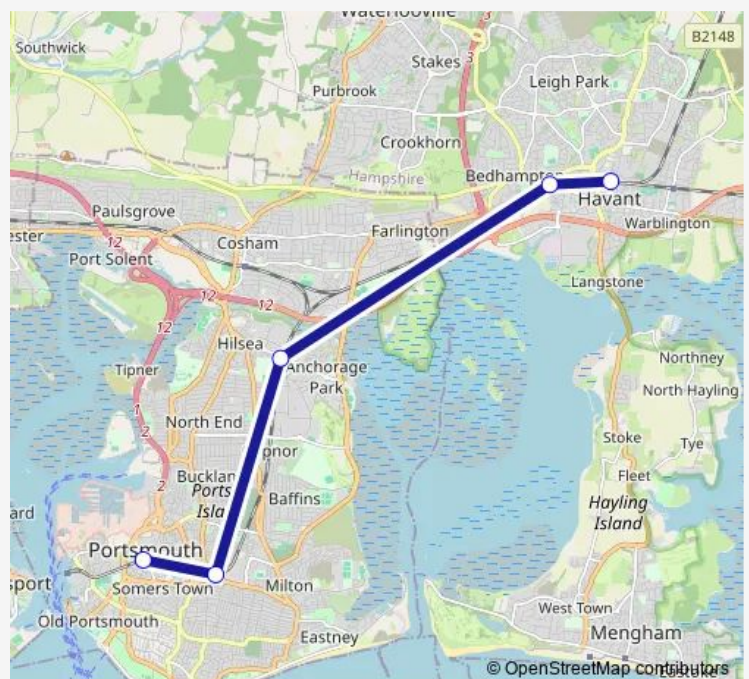

Rail South Western Railway Havant - Portsmouth & Southsea

[Go to website](#)

Direction

Havant — Portsmouth & Southsea

5 stops

[Open route schedule](#)

- Havant
- Bedhampton
- Hilsea
- Fratton
- Portsmouth & Southsea

Route schedule

Havant — Portsmouth & Southsea

Monday	—
Tuesday	—
Wednesday	04:40
Thursday	04:40
Friday	04:40
Saturday	—
Sunday	—

Route info

Direction: Havant

Stops: 5

Trip Duration: 0 hour 19 min

South Western Railway Rail time schedules and route maps are available in an offline PDF at busmaps.com. Use the busmaps.com website to see live bus times, train schedule or subway schedule, and step-by-step directions for all public transit in Portsmouth