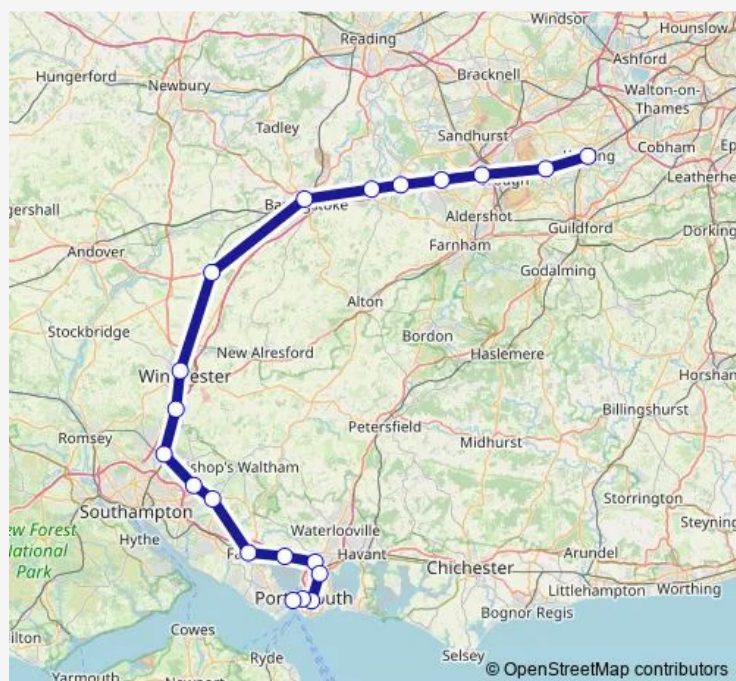

Rail South Western Railway Portsmouth Harbour - Woking

[Go to website](#)

Direction

Woking — Portsmouth & Southsea

18 stops

[Open route schedule](#)

- Woking
- Brookwood
- Farnborough (Main)
- Fleet
- Winchfield
- Hook
- Basingstoke
- Micheldever
- Winchester
- Eastleigh
- Hedge End
- Botley
- Fareham
- Portchester
- Cosham
- Hilsea
- Fratton
- Portsmouth & Southsea

Route schedule

Woking — Portsmouth & Southsea

Monday	—
Tuesday	—
Wednesday	06:20
Thursday	06:20
Friday	06:20
Saturday	—
Sunday	—

Route info

Direction: Woking

Stops: 18

Trip Duration: 1 hour 53 min

Direction

Portchester

Fareham

Botley

Hedge End

Eastleigh

Winchester

Micheldever

Basingstoke

Hook

Winchfield

Fleet

Farnborough (Main)

Brookwood

Woking

Route schedule

Portsmouth Harbour — Woking