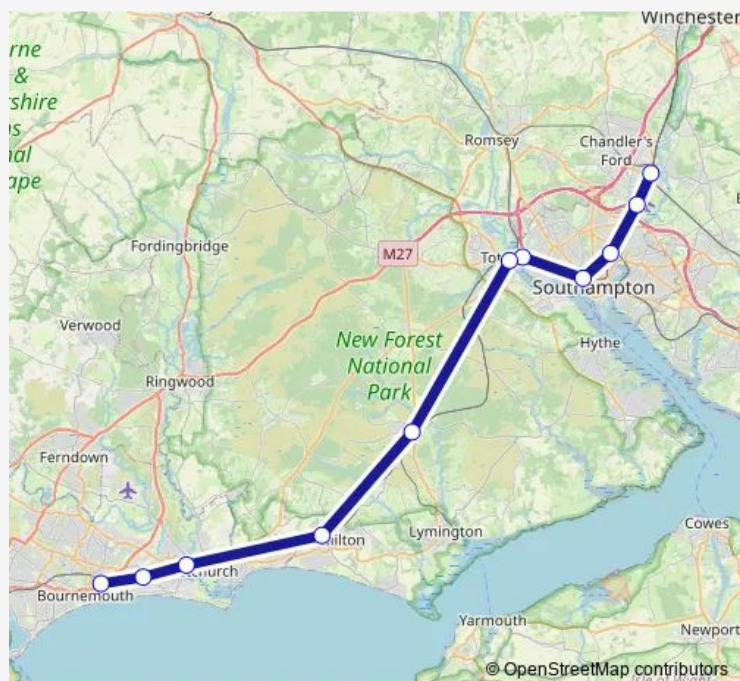

Rail South Western Railway Bournemouth - Eastleigh

[Go to website](#)

Direction

Eastleigh — Bournemouth

11 stops

[Open route schedule](#)

- Eastleigh
- Southampton Airport Parkway
- St Denys
- Southampton Central
- Redbridge (Hants)
- Totton
- Brockenhurst
- New Milton
- Christchurch
- Pokesdown
- Bournemouth

Route schedule

Eastleigh — Bournemouth

Monday	25:45 ⁺¹
Tuesday	01:45-01:50 ⁺¹
Wednesday	01:00-01:50 ⁺¹
Thursday	01:00-01:50 ⁺¹
Friday	01:00-01:50
Saturday	—
Sunday	—

Route info

Direction: Eastleigh

Stops: 11

Trip Duration: 0 hour 52 min

■ South Western Railway — Bournemouth - Eastleigh

Direction

Bournemouth — Eastleigh

15 stops

[Open route schedule](#)

Bournemouth

Pokesdown

Tuesday —

Wednesday —

Thursday —

Friday —

Saturday 23:12-23:42

Sunday —

Route info

Direction: Bournemouth