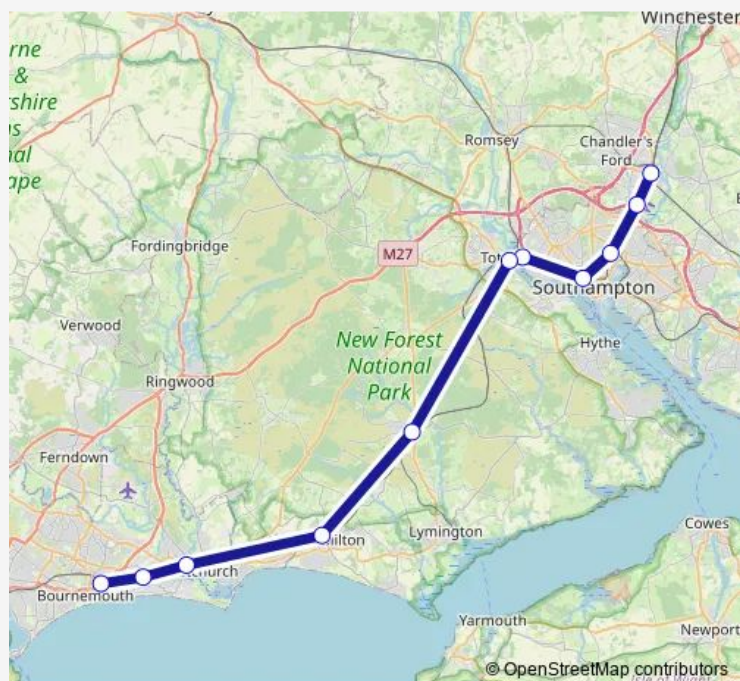

Rail South Western Railway Bournemouth - Eastleigh

[Go to website](#)

**Direction**

Eastleigh — Bournemouth

11 stops

[Open route schedule](#)

- Eastleigh
- Southampton Airport Parkway
- St Denys
- Southampton Central
- Redbridge (Hants)
- Totton
- Brockenhurst
- New Milton
- Christchurch
- Pokesdown
- Bournemouth

Route schedule

Eastleigh — Bournemouth

Monday	25:00-01:54 <sup>+1</sup>
Tuesday	01:00-01:54 <sup>+1</sup>
Wednesday	01:00-01:54 <sup>+1</sup>
Thursday	01:00-01:54 <sup>+1</sup>
Friday	01:00-01:54
Saturday	—
Sunday	—

Route info

Direction: Eastleigh

Stops: 11

Trip Duration: 0 hour 52 min

South Western Railway — Eastleigh - Bournemouth

## Direction

Bournemouth — Eastleigh

15 stops

[Open route schedule](#)

Bournemouth

Pokesdown

Christchurch

Hinton Admiral