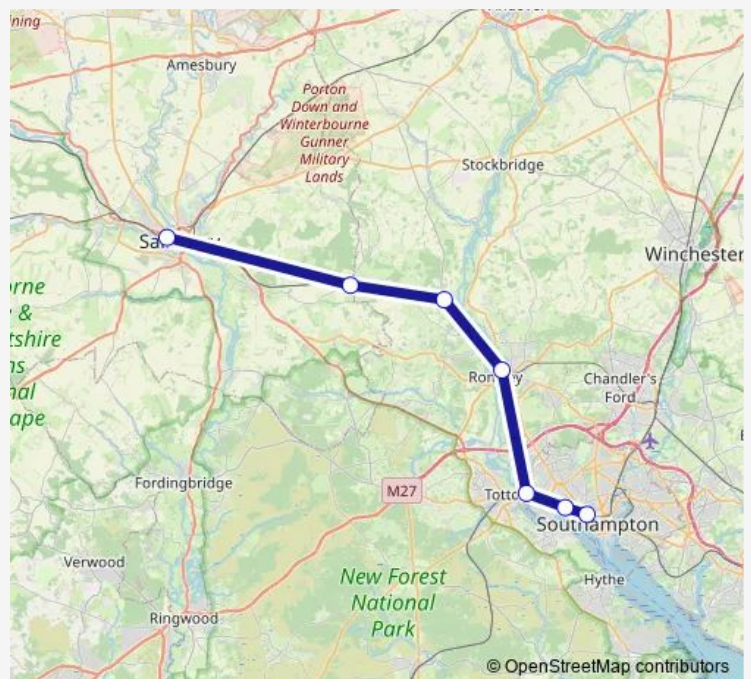

Redbridge (Hants)

Millbrook (Hampshire)

Southampton Central

### Route schedule

Salisbury — Southampton Central

Monday	05:39-20:56
Tuesday	05:39-20:56
Wednesday	05:39-20:56
Thursday	05:39-20:56
Friday	06:50-22:45
Saturday	06:50-22:44
Sunday	11:08-21:08

### Route info

Direction: Salisbury

Stops: 7

Trip Duration: 0 hour 38 min

South Western Railway — Salisbury - Southampton Central

**Direction**

Southampton Central — Salisbury

7 stops

[Open route schedule](#)

Southampton Central

Millbrook (Hampshire)

Redbridge (Hants)

Romsey

Mottisfont &amp; Dunbridge

Dean

Salisbury