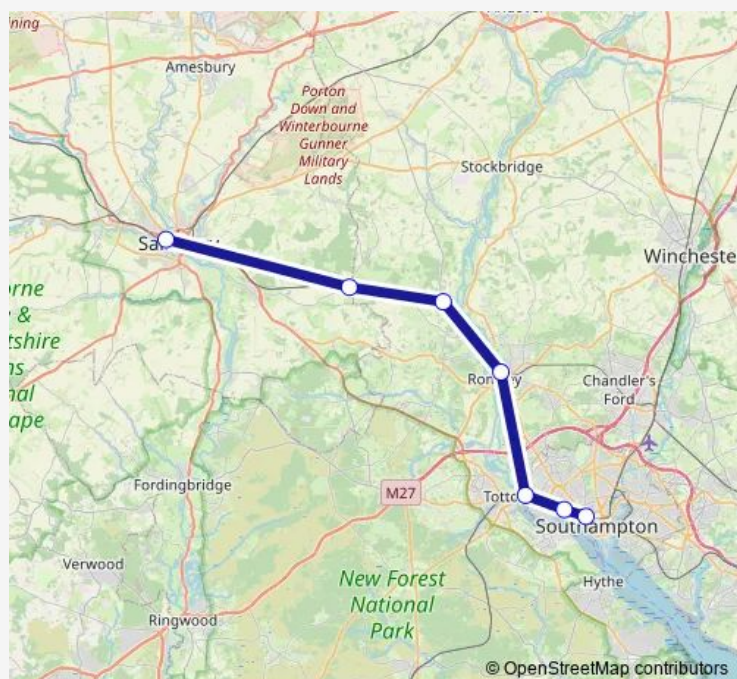

Rail South Western Railway Salisbury - Southampton Central

[Go to website](#)

Direction

Salisbury — Southampton Central

7 stops

[Open route schedule](#)

Salisbury

Dean

Mottisfont & Dunbridge

Romsey

Redbridge (Hants)

Millbrook (Hampshire)

Southampton Central

Route schedule

Salisbury — Southampton Central

Monday	05:39-20:56
Tuesday	05:39-20:56
Wednesday	05:39-20:56
Thursday	05:39-20:56
Friday	06:50-22:45
Saturday	06:50-22:55
Sunday	11:08-21:08

Route info

Direction: Salisbury

Stops: 7

Trip Duration: 0 hour 38 min

Direction

Southampton Central — Salisbury

7 stops

[Open route schedule](#)

Southampton Central

Millbrook (Hampshire)

Redbridge (Hants)

Romsey

Mottisfont & Dunbridge

Dean

Salisbury

Route schedule