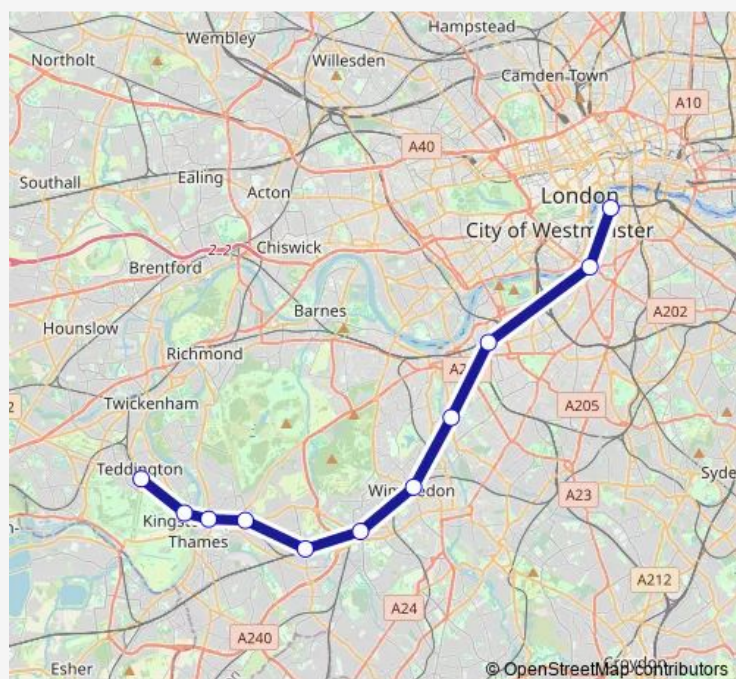

Teddington

Route schedule

London Waterloo — Teddington

Monday 23:57

Tuesday 23:57

Wednesday 23:57

Thursday 23:57

Friday —

Saturday —

Sunday —

Route info

Direction: London Waterloo

Stops: 11

Trip Duration: 0 hour 33 min

Direction

Teddington — London Waterloo

11 stops

[Open route schedule](#)

Teddington

Hampton Wick

Kingston

Norbiton

New Malden

Raynes Park

Wimbledon

Earlsfield

Clapham Junction

Vauxhall

London Waterloo

Route schedule

Teddington — London Waterloo

Monday 05:43