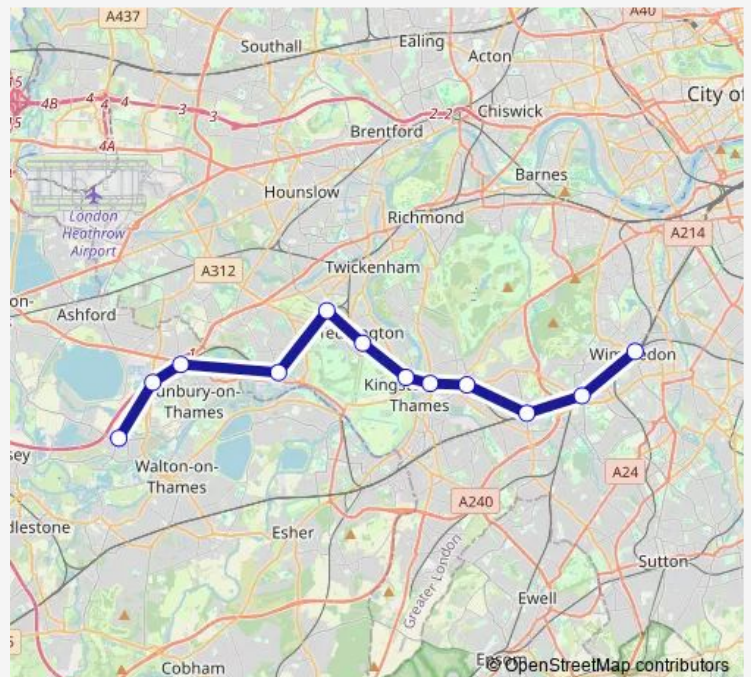

Rail South Western Railway Wimbledon - Shepperton

[Go to website](#)

Direction

Wimbledon — Shepperton

12 stops

[Open route schedule](#)

- Wimbledon
- Raynes Park
- New Malden
- Norbiton
- Kingston
- Hampton Wick
- Teddington
- Fulwell
- Hampton (London)
- Sunbury
- Upper Halliford
- Shepperton

Route schedule

Wimbledon — Shepperton

| | |
|-----------|-------|
| Monday | 05:29 |
| Tuesday | 05:29 |
| Wednesday | 05:29 |
| Thursday | 05:29 |
| Friday | 05:29 |
| Saturday | — |
| Sunday | — |

Route info

Direction: Wimbledon

Stops: 12

Trip Duration: 0 hour 37 min

South Western Railway — Wimbledon - Shepperton

South Western Railway Rail time schedules and route maps are available in an offline PDF at busmaps.com. Use the busmaps.com website to see live bus times, train schedule or subway schedule, and step-by-step directions for all public transit in Kingston upon Thames