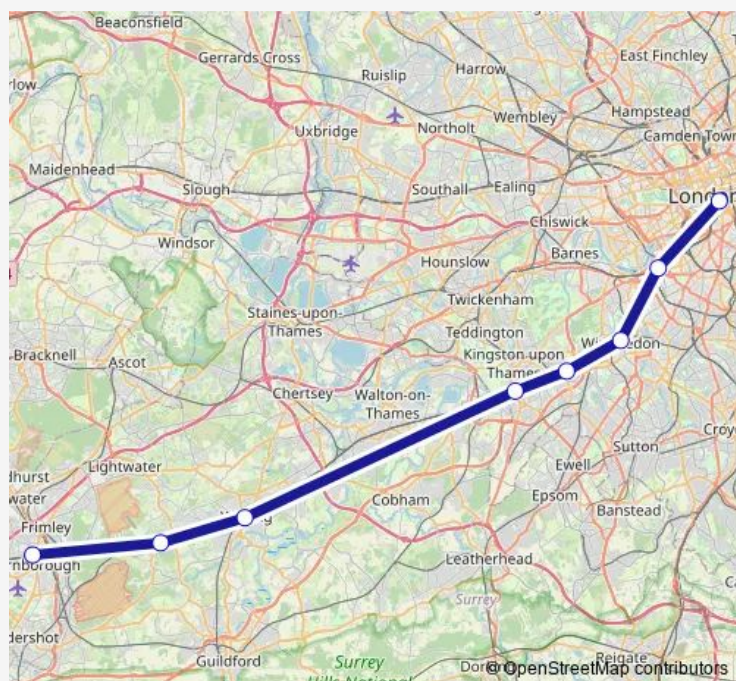

Rail South Western Railway Farnborough (Main) - London Waterloo

[Go to website](#)

Direction

Farnborough (Main) — London Waterloo

8 stops

[Open route schedule](#)

Farnborough (Main)

Brookwood

Woking

Surbiton

New Malden

Wimbledon

Clapham Junction

London Waterloo

Route schedule

Farnborough (Main) — London Waterloo

Friday

—

Saturday

—

Sunday

07:38

Route info

Direction: Farnborough (Main)

Stops: 8

Trip Duration: 0 hour 56 min

South Western Railway Rail time schedules and route maps are available in an offline PDF at busmaps.com. Use the busmaps.com website to see live bus times, train schedule or subway schedule, and step-by-step directions for all public transit in London