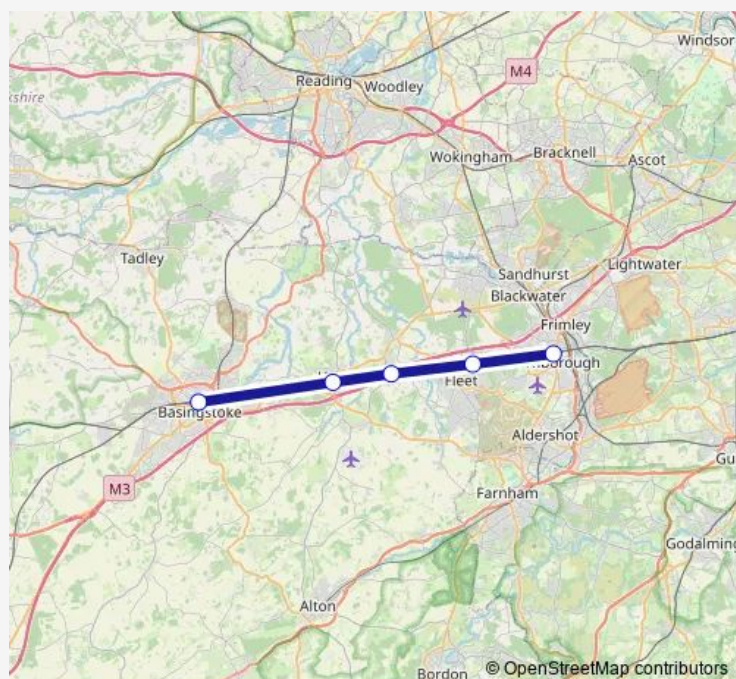

Rail South Western Railway Farnborough (Main) - Basingstoke

[Go to website](#)

Direction

Basingstoke — Farnborough (Main)

5 stops

[Open route schedule](#)

Basingstoke

Hook

Winchfield

Fleet

Farnborough (Main)

Route schedule

Basingstoke — Farnborough (Main)

Monday	04:54-22:54
Tuesday	04:54-22:54
Wednesday	07:16-23:16
Thursday	04:54-22:54
Friday	04:54-22:54
Saturday	04:07-23:24
Sunday	06:41-23:16

Route info

Direction: Basingstoke

Stops: 5

Trip Duration: 0 hour 22 min

Direction

Farnborough (Main) — Basingstoke

5 stops

[Open route schedule](#)

Route info

Direction: Farnborough (Main)

Stops: 5

Trip Duration: 0 hour 25 min

South Western Railway Rail time schedules and route maps are available in an offline PDF at busmaps.com. Use the busmaps.com website to see live bus times, train schedule or subway schedule, and step-by-step directions for all public transit in Farnborough