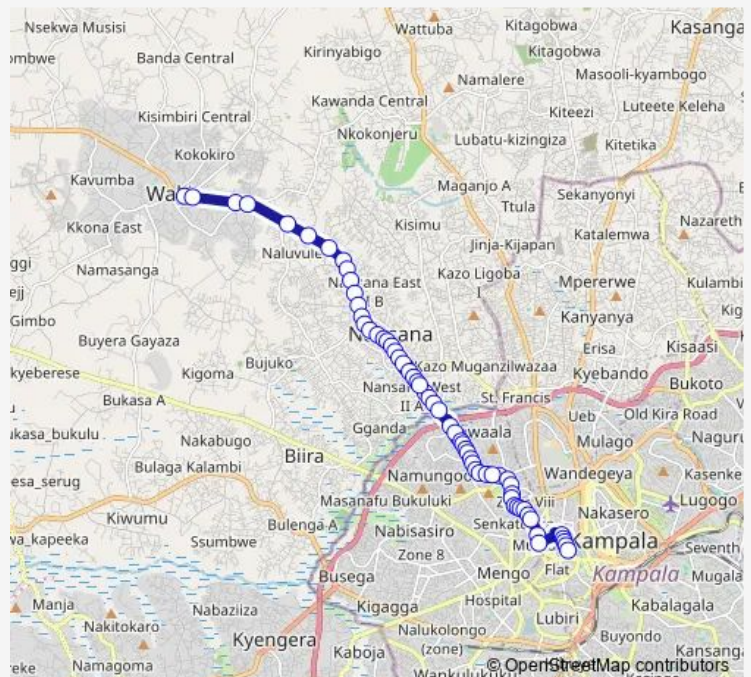

### Direction

Kobil Petro Station (Wakiso) — City Oil (Martin Rd)

62 stops

[Open route schedule](#)

Kobil Petro Station (Wakiso)

Majab

Smart Oils

Kafene

### Route schedule

Kobil Petro Station (Wakiso) — City Oil (Martin Rd)

Monday 06:30-19:00

Tuesday 06:30-19:00

Wednesday 06:30-19:00

Thursday 06:30-19:00

Friday 06:30-19:00

Saturday 06:30-19:00

### Route info

Direction: Kobil Petro Station (Wakiso)

Stops: 62

Trip Duration: 2 hour 29 min

Ic056 — New Taxi Park-Wakiso

Oilcom Fuel Station Nansana

Nabweru

Semanda Road