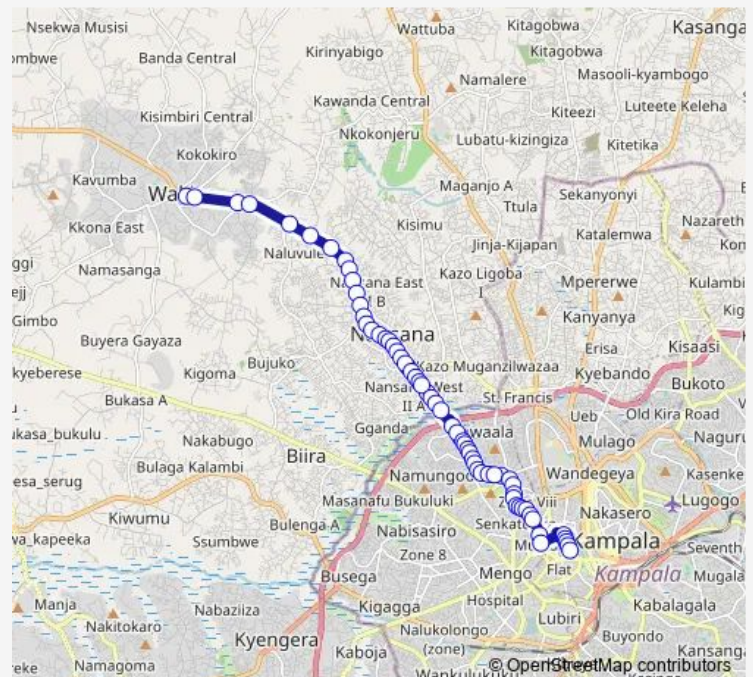

### Direction

Kobil Petro Station (Wakiso) — City Oil (Martin Rd)

62 stops

[Open route schedule](#)

Kobil Petro Station (Wakiso)

Majab

Smart Oils

Kafene

### Route schedule

Kobil Petro Station (Wakiso) — City Oil (Martin Rd)

Monday 06:30-19:00

Tuesday 06:30-19:00

Wednesday 06:30-19:00

Thursday 06:30-19:00

Friday 06:30-19:00

Saturday 06:30-19:00

### Route info

Direction: Kobil Petro Station (Wakiso)

Stops: 62

Trip Duration: 2 hour 34 min

IC056 — New Taxi Park-Wakiso

Oilcom Fuel Station Nansana

Nabweru

Semanda Road