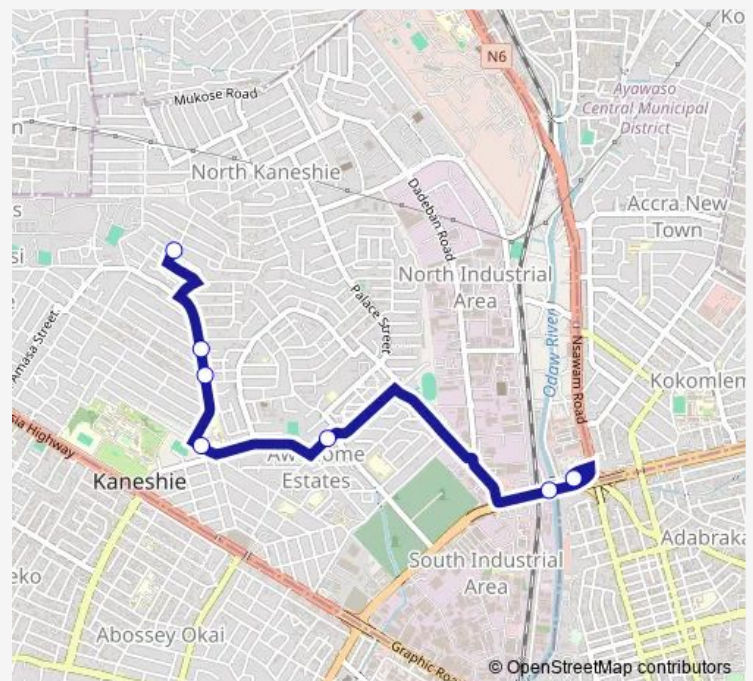

Bus 174 Circle ↔ Bubiashie Ayigbe Town

[Go to website](#)

Direction

Circle — Bubiashie Ayigbe Town

7 stops

[Open route schedule](#)

Circle

Circle Neoplan Station

Roundabout

Bazaza

Ola Balm

Cemetery

Bubiashie Ayigbe Town

Route schedule

Circle — Bubiashie Ayigbe Town

Monday 06:00

Tuesday 06:00

Wednesday 06:00

Thursday 06:00

Friday 06:00

Saturday 06:00

Sunday 06:00

Route info

Direction: Circle

Stops: 7

Trip Duration: 0 hour 19 min

174 — Circle ↔ Bubiashie Ayigbe Town

Direction

Bubiashie Ayigbe Town — Circle

7 stops

[Open route schedule](#)

Bubiashie Ayigbe Town