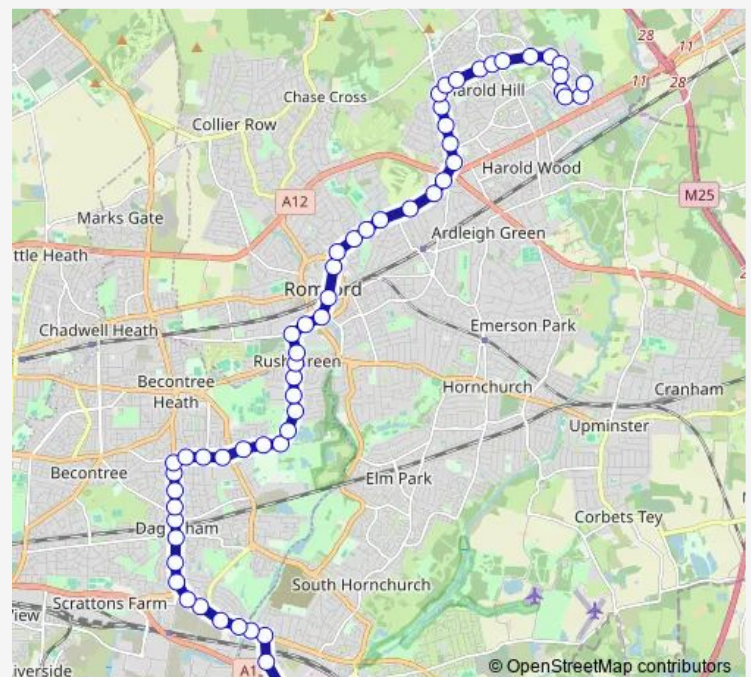

Chequers Lane

Nutbrowne Road

Arnold Road (Rm10)

Hedgemans Road

Dagenham Heathway

Holgate Road

Halbutt Street

Eastfield Road

Wednesday 00:03-23:51

Thursday 00:03-23:51

Friday 00:03-23:51

Saturday 00:02-23:50

Sunday 00:03-23:50

Route info

Direction: C E M E

Stops: 59

Trip Duration: 1 hour 10 min

174 — Harold Hill, Dagnam Park Square - Gallows Corner - Romford - Dagenham Heathway - Beam Park,...

Eastbrook School

Park Drive

The Chase Beacontree Heath

Eastbrookend Country Park

Sunday 00:10-23:58

Route info

Direction: Dagnam Park Square

Stops: 53

Trip Duration: 0 hour 42 min

Oldchurch Rise

Crow Lane

Norwood Avenue