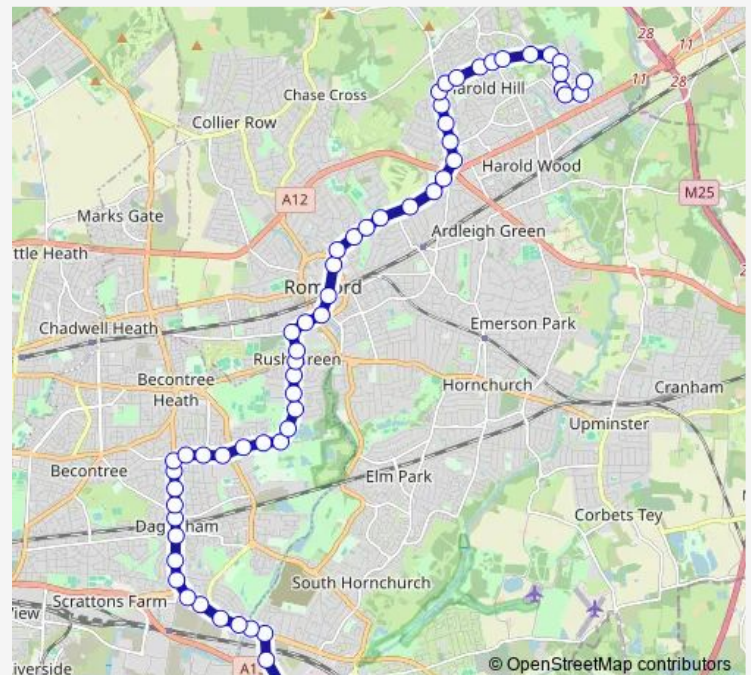

Chequers Lane

Nutbrowne Road

Arnold Road (Rm10)

Hedgemans Road

Dagenham Heathway

Holgate Road

Halbutt Street

Eastfield Road

Wednesday 00:03-23:51

Thursday 00:03-23:51

Friday 00:03-23:51

Saturday 00:02-23:50

Sunday 00:03-23:50

Route info

Direction: C E M E

Stops: 59

Trip Duration: 1 hour 4 min

174 — Harold Hill, Dagnam Park Square - Gallows Corner - Romford - Dagenham Heathway - Beam Park,...

Eastbrook School

Park Drive

The Chase Beacontree Heath

Eastbrookend Country Park

Sunday 00:10-23:58

Route info

Direction: Dagnam Park Square

Stops: 53

Trip Duration: 0 hour 59 min

Oldchurch Rise

Crow Lane

Norwood Avenue