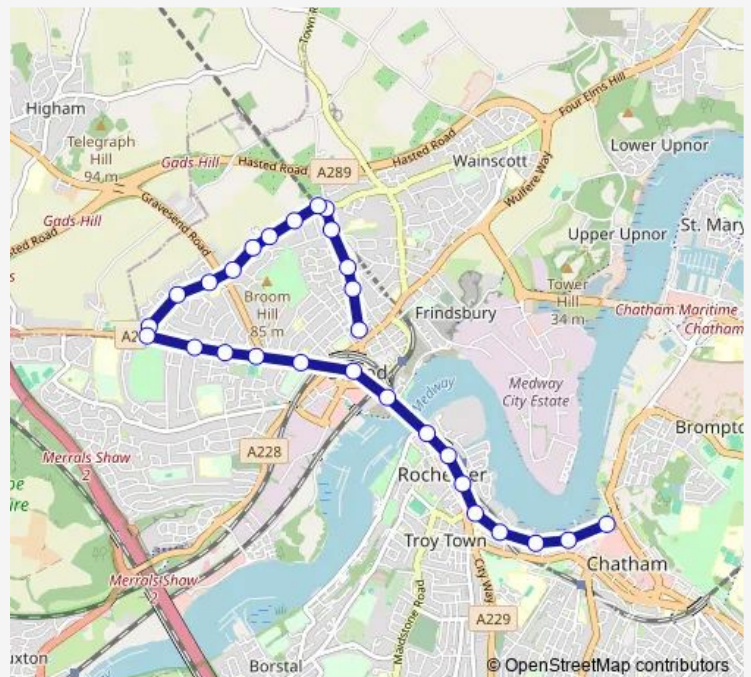

Bus 174 Frindsbury - Strood - Chatham

[Go to website](#)

Direction

Cecil Avenue — Waterfront Bus Station

28 stops

[Open route schedule](#)

Cecil Avenue

Slatin Road

High Street

Canal Road

Rochester Guildhall Museum

Route schedule

Cecil Avenue — Waterfront Bus Station

Monday 09:12

Tuesday 09:12

Wednesday 09:12

Thursday 09:12

Friday 09:12

Saturday —

Sunday —

Route info

Direction: Cecil Avenue

Stops: 28

Trip Duration: 0 hour 23 min

174 — Frindsbury - Strood - Chatham

Railway Station

Rochester Community Hub

Furrell's Road

Bath Hard Lane

Hospital Lane

Anchorage House

Waterfront Bus Station