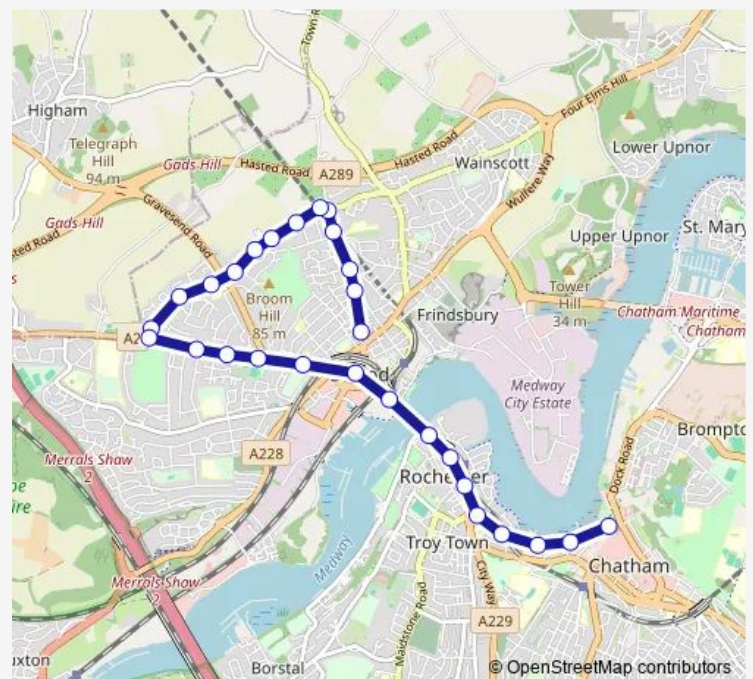

Bus 174 Frindsbury - Strood - Chatham

[Go to website](#)

Direction

Cecil Avenue — Waterfront Bus Station

28 stops

[Open route schedule](#)

Cecil Avenue

Slatin Road

High Street

Canal Road

Rochester Guildhall Museum

Route schedule

Cecil Avenue — Waterfront Bus Station

Monday 09:12

Tuesday 09:12

Wednesday 09:12

Thursday 09:12

Friday 09:12

Saturday —

Sunday —

Route info

Direction: Cecil Avenue

Stops: 28

Trip Duration: 0 hour 23 min

174 — Frindsbury - Strood - Chatham

BusMaps

Railway Station

Rochester Community Hub

Furrell's Road

Bath Hard Lane

Hospital Lane

Anchorage House