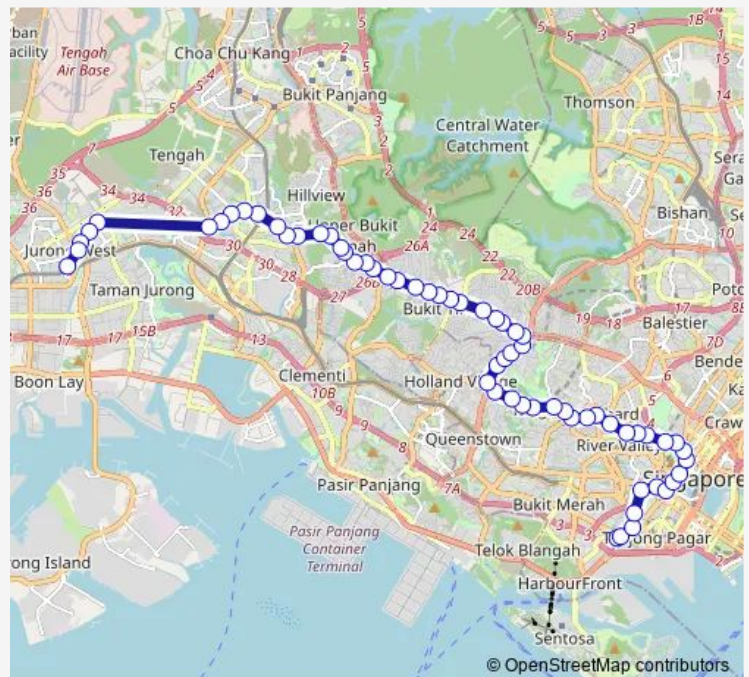

### Route schedule

Kampong Bahru Ter — Boon Lay Int

Monday 05:40

Tuesday 05:40

Wednesday 05:40

Thursday 05:40

Friday 05:40

Saturday 05:40

### Route info

Direction: Kampong Bahru Ter

Stops: 63

Trip Duration: 1 hour 54 min

174

BusMaps

Opp S'pore Botanic Gdns

Aft Min Of Foreign Affairs