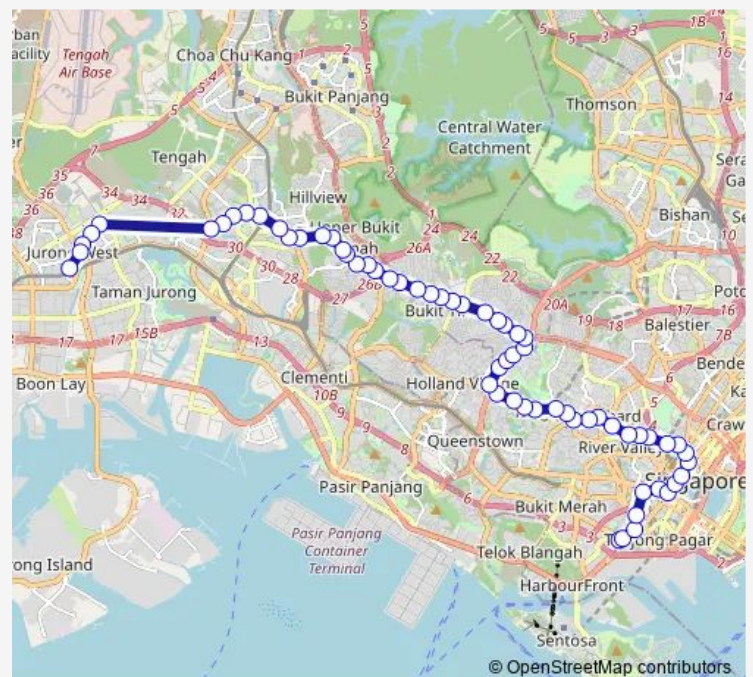

Thursday 05:40

Friday 05:40

Saturday 05:40

Sunday 05:40

Route info

Direction: Kampong Bahru Ter

Stops: 63

Trip Duration: 1 hour 54 min