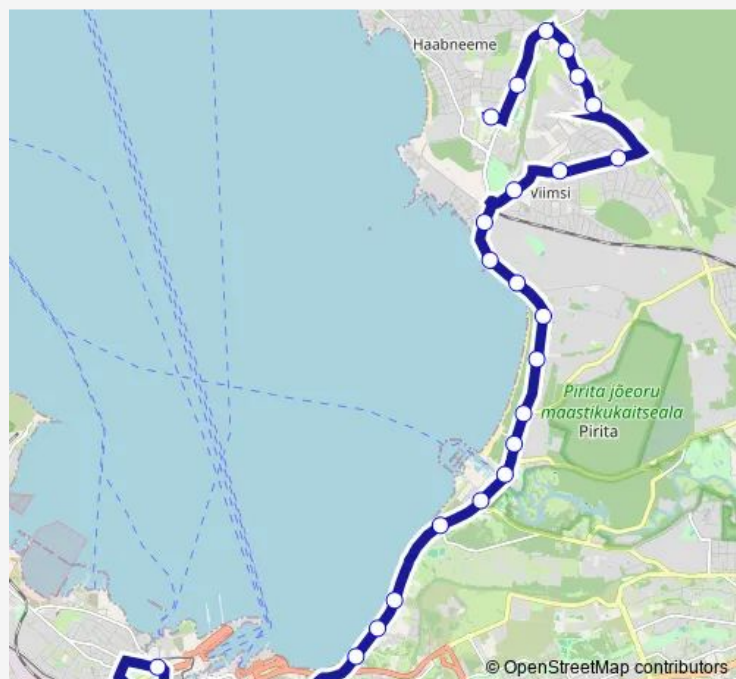

Thursday 06:30-22:40

Friday 06:30-22:40

Saturday 06:50-20:25

Sunday 06:50-20:25

Route info

Direction: Balti jaam 6 (train station)

Stops: 30

Trip Duration: 0 hour 40 min