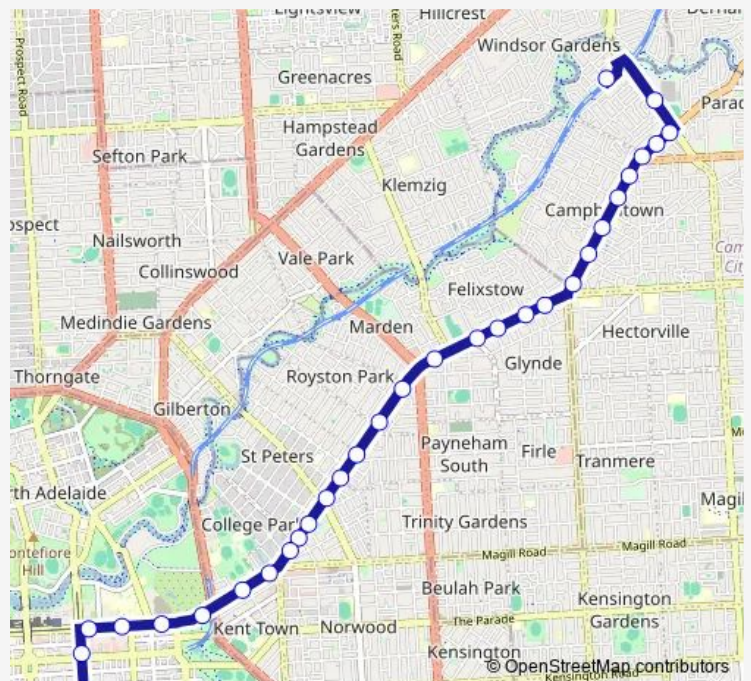

Stop S1 Hutt St - West side

Stop T1 Hutt St - West side

Stop R1 Wakefield St - South side

Stop S1 Wakefield St - South side

Stop T1 Wakefield St - South side

Stop U1 Wakefield St - South side

Stop V1 King William St - West side

Stop X1 King William St - West side

Stop F1 North Tce - North side

Stop G1 North Tce - North side

Stop I1 North Tce - North side

Stop 1 Botanic Rd - North West side

Stop 2 North Tce - North West side

Stop 3 North Tce - North side

Monday 06:13-23:02

Tuesday 06:13-23:02

Wednesday 06:13-23:02

Thursday 06:13-23:02

Friday 06:13-23:02

Saturday 07:25-23:11

Sunday 08:17-23:11

Route info

Direction: Stop O3 Hutt Rd - West side

Stops: 40

Trip Duration: 0 hour 36 min

174 — Paradise Interchange to City

Stop 9 Payneham Rd - West side

Stop 10 Payneham Rd - West side

Stop 12 Payneham Rd - North West side