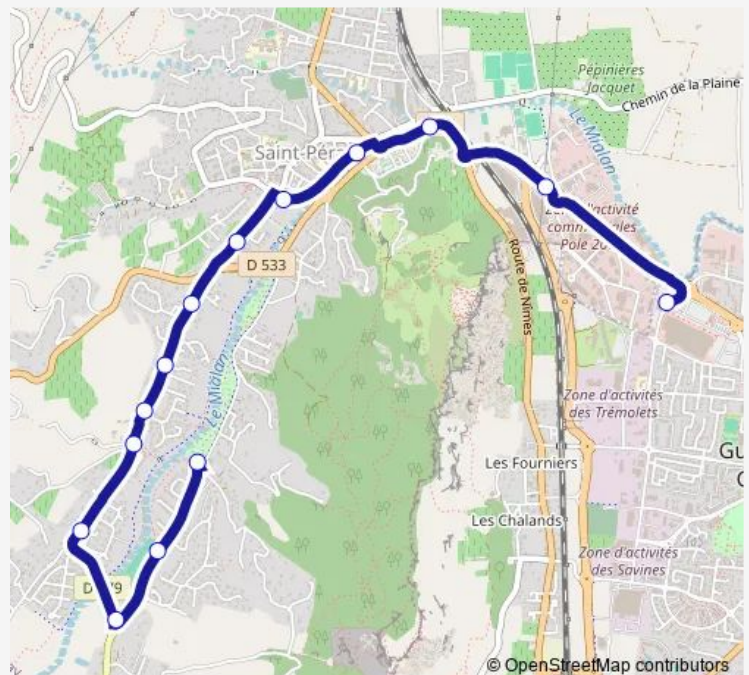

### Route schedule

ST Peray Ployes — Guilherand Centre Cial

Monday 07:01

Tuesday 07:01

Wednesday 07:01

Thursday 07:01

Friday 07:01

Saturday —

### Route info

Direction: ST Peray Ployes

Stops: 14

Trip Duration: 0 hour 16 min

174 Bus time schedules and route maps are available in an offline PDF at [busmaps.com](https://busmaps.com). Use the [busmaps.com](https://busmaps.com) website to see live bus times, train schedule or subway schedule, and step-by-step directions for all public transit in Valence