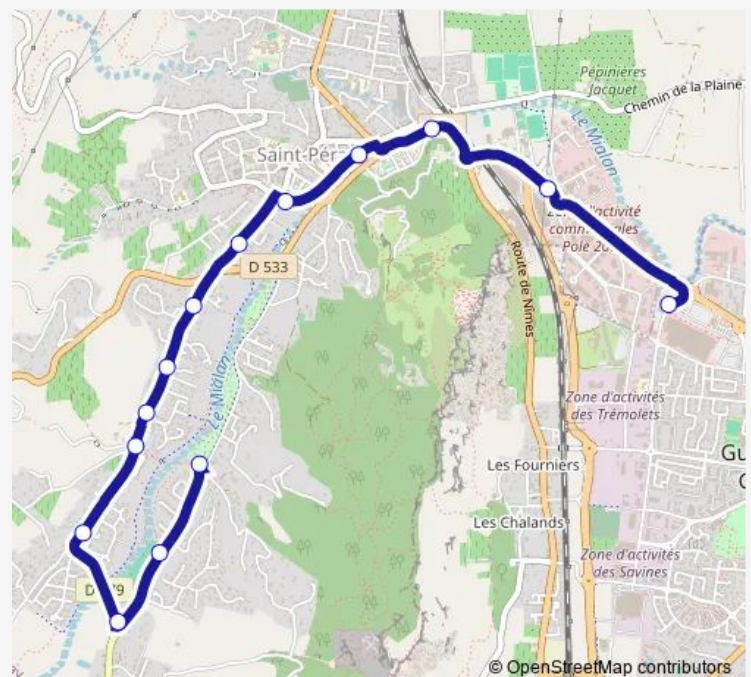

Bus 174 Ligne 170

[Go to website](#)

Direction

ST Peray Ployes — Guilherand Centre Cial

14 stops

[Open route schedule](#)

ST Peray Ployes

Chavas

Chavaran

Tourtousse

Perdrioles

Verger

STE Fleurie

Crozette

Malet

ST Peray Mairie

Jeanne D'Arc

Beylesse

Maladiere

Guilherand Centre Cial

Route schedule

ST Peray Ployes — Guilherand Centre Cial

Monday 07:01

Tuesday 07:01

Wednesday 07:01

Thursday 07:01

Friday 07:01

Saturday —

Sunday —

Route info

Direction: ST Peray Ployes

Stops: 14

Trip Duration: 0 hour 16 min