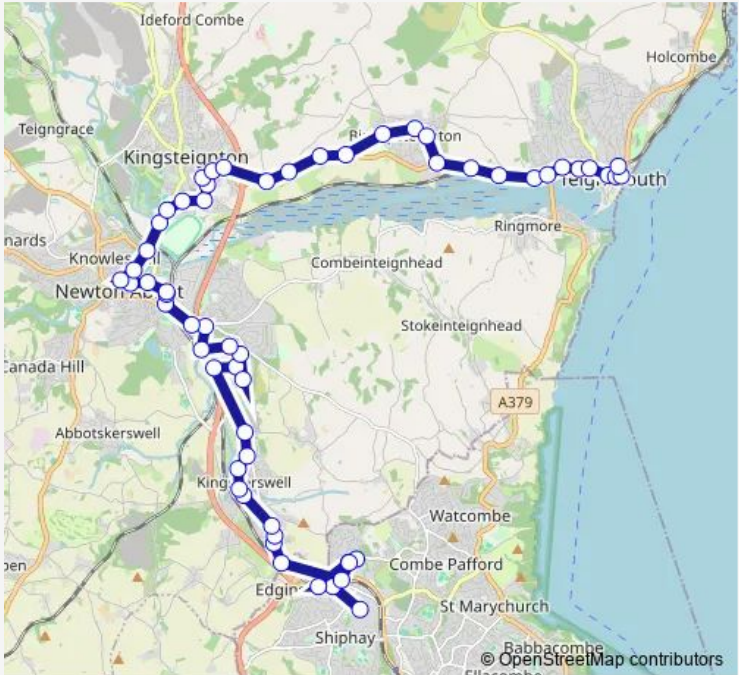

Bus 174 Teignmouth - Newton Abbot - The Willows - Torbay Hospital

[Go to website](#)

Direction
 Torbay Hospital Main Entrance — Railway Station
 59 stops
[Open route schedule](#)

- Torbay Hospital Main Entrance
- Newton Road
- Scotts Bridge
- Browns Bridge Road
- Marks & Spencer
- Nicholson Road
- Browns Bridge
- Coventry Farm
- Charles Road
- Fairfield Road
- Southey Lane
- Post Office
- Health Centre
- Coles Lane
- The Roundway
- Caravan Park
- Aller Brake Road Bottom
- Fern Road
- Lower Fern Road
- Birch Road
- Ash Way

Route schedule
 Torbay Hospital Main Entrance — Railway Station

Monday	07:48-17:45
Tuesday	07:48-17:45
Wednesday	07:48-17:45
Thursday	07:48-17:45
Friday	07:48-17:45
Saturday	09:14-17:45
Sunday	—

Route info
 Direction: Torbay Hospital Main Entrance
 Stops: 59
 Trip Duration: 1 hour 24 min

174 — Teignmouth - Newton Abbot - The Willows - Torbay Hospital **BusMaps**

Addison Road

St Marychurch Road

Penn Inn

Station Bridge

Rail Station

Opposite Rail Station

Post Office

Trip Duration: 1 hour 25 min

Sherborne Road

Cricketfield Surgery

The Avenue

Rail Station

Brunel Road

St Marychurch Road

Addison Road