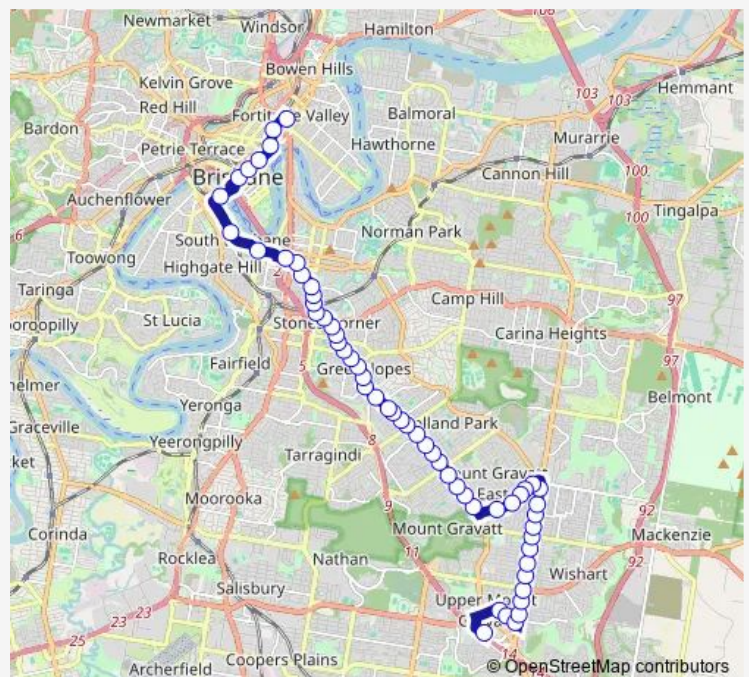

Creek Rd at Chrysler Street, stop 40

Creek Rd at Grenfell Street, stop 39

Logan Rd at Mt Gravatt Central, stop 37

**Route schedule**

Garden City Shopping Centre station, stop I — Warner Street Stop 203 near Wickham St

Monday 05:08-22:33

Tuesday 05:08-22:33

Wednesday 05:08-22:33

Thursday 05:08-22:33

Friday 05:08-22:33

Saturday 06:22-22:30

Sunday 08:29-17:29

**Route info**

Direction: Garden City Shopping Centre station, stop I

Stops: 58

Trip Duration: 0 hour 58 min

174 — Garden City - City/Valley via Newnham Road

Logan Rd at High Street, stop 36

Logan Rd at Mt Gravatt School, stop 35s

Adelaide Street Stop 24 near Edward St

Adelaide Street Stop 28 near Hutton Lane

Queen Street Stop 67 near Ann St (Orient)

Wickham Street Stop 227 near Gotha St

Warner Street Stop 203 near Wickham St